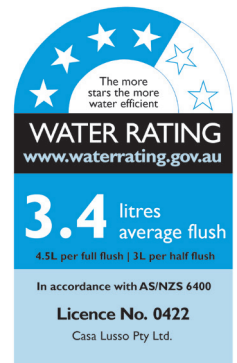

LANI

Wall Faced Toilet Matte Black

7
YEAR
WARRANTY

SPECIFICATIONS

Water Consumption	WELS 4 Star, 4.5L/full, 3L/half, 3.4L/avg flush
Features	Highest Quality Vitreous China Construction Boxed Rim Flushing Technology Heavy Duty Duraplast Quick Release Soft Close Seat
Installation	Standard Bottom (Left/Right) & Top Water Inlet Supplied with S-Trap Adaptor to suit 80-160mm Set Out Will suit 160-220mm Set Out with S-TRAP2 (sold separately)
Code	6002-MB
Warranty	7 year replacement product or parts*: 1 year labour <small>*Excludes valves, seats, button assembly, links, flush pipes & other internal components which carry a 1 year replacement warranty</small>