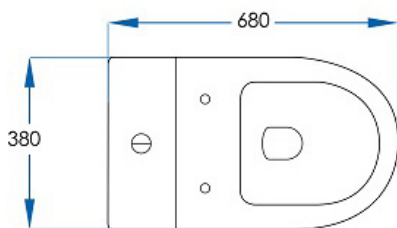

LANI

Wall Faced Toilet Matte Black

7
YEAR
WARRANTY

SPECIFICATIONS

Water Consumption	WELS 4 Star, 4.5L/full, 3L/half, 3.4L/avg flush
Features	Highest Quality Vitreous China Construction Boxed Rim Flushing Technology Heavy Duty Duraplast Quick Release Soft Close Seat
Installation	Standard Bottom (Left/Right) & Top Water Inlet Supplied with S-Trap Adaptor to suit 80-160mm Set Out Will suit 160-220mm Set Out with S-TRAP2 (sold separately)
Code	6002-MB
Warranty	7 year replacement product or parts*: 1 year labour <small>*Excludes valves, seats, button assembly, links, flush pipes & other internal components which carry a 1 year replacement warranty</small>