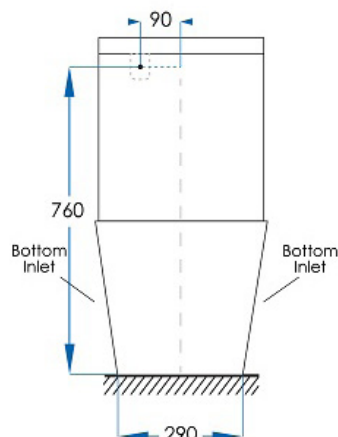

LANI

Wall Faced Toilet Matte Black

7
YEAR
WARRANTY

SPECIFICATIONS

Water Consumption	WELS 4 Star, 4.5L/full, 3L/half, 3.4L/avg flush
Features	Highest Quality Vitreous China Construction Boxed Rim Flushing Technology Heavy Duty Duraplast Quick Release Soft Close Seat
Installation	Standard Bottom (Left/Right) & Top Water Inlet Supplied with S-Trap Adaptor to suit 80-160mm Set Out Will suit 160-220mm Set Out with S-TRAP2 (sold separately)
Code	6002-MB
Warranty	7 year replacement product or parts*: 1 year labour <small>*Excludes valves, seats, button assembly, links, flush pipes & other internal components which carry a 1 year replacement warranty</small>