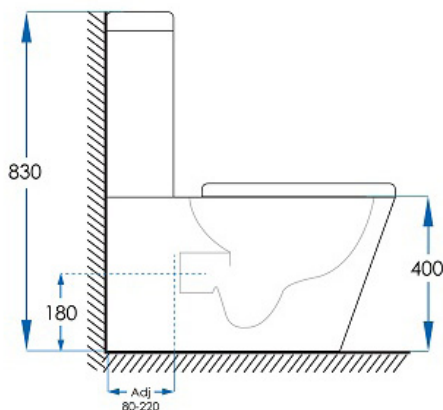

LANI

Wall Faced Toilet Matte Black

7
YEAR
WARRANTY

SPECIFICATIONS

Water Consumption	WELS 4 Star, 4.5L/full, 3L/half, 3.4L/avg flush
Features	Highest Quality Vitreous China Construction Boxed Rim Flushing Technology Heavy Duty Duraplast Quick Release Soft Close Seat
Installation	Standard Bottom (Left/Right) & Top Water Inlet Supplied with S-Trap Adaptor to suit 80-160mm Set Out Will suit 160-220mm Set Out with S-TRAP2 (sold separately)
Code	6002-MB
Warranty	7 year replacement product or parts*: 1 year labour <small>*Excludes valves, seats, button assembly, links, flush pipes & other internal components which carry a 1 year replacement warranty</small>