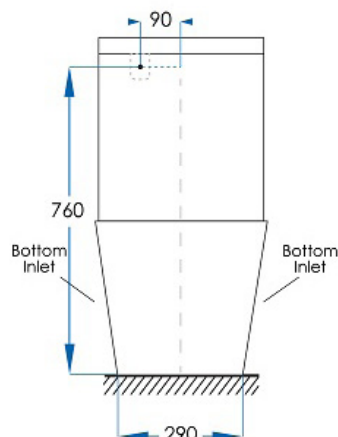

## SPECIFICATIONS

<b>Water Consumption</b>	WELS 4 Star, 4.5L/full, 3L/half, 3.4L/avg flush
<b>Features</b>	Highest Quality Vitreous China Construction Boxed Rim Flushing Technology Heavy Duty Duraplast Quick Release Soft Close Seat
<b>Installation</b>	Standard Bottom (Left/Right) & Top Water Inlet Supplied with S-Trap Adaptor to suit 80-160mm Set Out Will suit 160-220mm Set Out with S-TRAP2 (sold separately)
<b>Code</b>	6002-W
<b>Warranty</b>	7 year replacement product or parts*: 1 year labour <small>*Excludes valves, seats, button assembly, links, flush pipes &amp; other internal components which carry a 1 year replacement warranty</small>