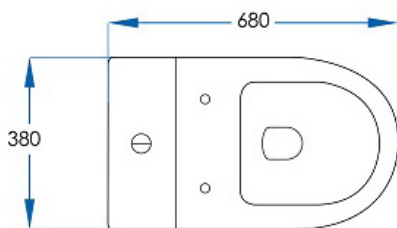

## SPECIFICATIONS

<b>Water Consumption</b>	WELS 4 Star, 4.5L/full, 3L/half, 3.4L/avg flush
<b>Features</b>	Highest Quality Vitreous China Construction Boxed Rim Flushing Technology Heavy Duty Duraplast Quick Release Soft Close Seat
<b>Installation</b>	Standard Bottom (Left/Right) & Top Water Inlet Supplied with S-Trap Adaptor to suit 80-160mm Set Out Will suit 160-220mm Set Out with S-TRAP2 (sold separately)
<b>Code</b>	6002-W
<b>Warranty</b>	7 year replacement product or parts*: 1 year labour <small>*Excludes valves, seats, button assembly, links, flush pipes &amp; other internal components which carry a 1 year replacement warranty</small>