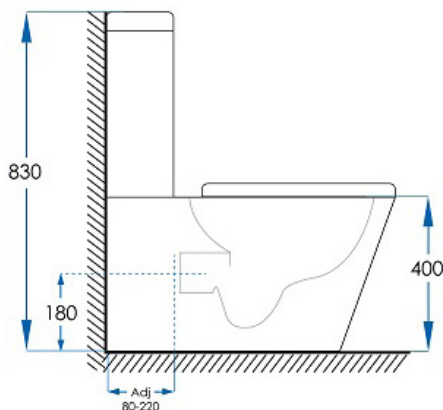

## SPECIFICATIONS

<b>Water Consumption</b>	WELS 4 Star, 4.5L/full, 3L/half, 3.4L/avg flush
<b>Features</b>	Highest Quality Vitreous China Construction Boxed Rim Flushing Technology Heavy Duty Duraplast Quick Release Soft Close Seat
<b>Installation</b>	Standard Bottom (Left/Right) & Top Water Inlet Supplied with S-Trap Adaptor to suit 80-160mm Set Out Will suit 160-220mm Set Out with S-TRAP2 (sold separately)
<b>Code</b>	6002-W
<b>Warranty</b>	7 year replacement product or parts*: 1 year labour <small>*Excludes valves, seats, button assembly, links, flush pipes &amp; other internal components which carry a 1 year replacement warranty</small>