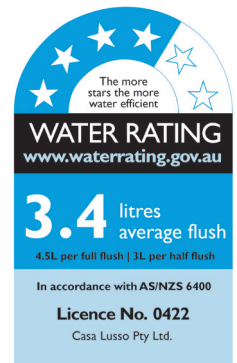

## SPECIFICATIONS

<b>Water Consumption</b>	WELS 4 Star, 4.5L/full, 3L/half, 3.4L/avg flush
<b>Features</b>	Highest Quality Vitreous China Construction Boxed Rim Flushing Technology Heavy Duty Duraplast Quick Release Soft Close Seat
<b>Installation</b>	Standard Bottom (Left/Right) & Top Water Inlet Supplied with S-Trap Adaptor to suit 80-160mm Set Out Will suit 160-220mm Set Out with S-TRAP2 (sold separately)
<b>Code</b>	6002-W
<b>Warranty</b>	7 year replacement product or parts*: 1 year labour <small>*Excludes valves, seats, button assembly, links, flush pipes &amp; other internal components which carry a 1 year replacement warranty</small>