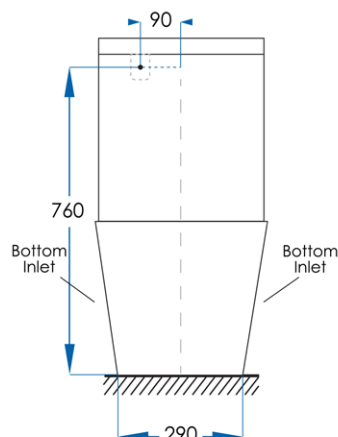

LANI

Wall Faced Toilet Suite

7
YEAR
WARRANTY

WaterMark
AS1172
LN 23142
Casa Lusso

SPECIFICATIONS

Water Consumption	WELS 4 Star, 4.5L/full, 3L/half, 3.4L/avg flush
Features	Highest Quality Vitreous China Construction Boxed Rim Flushing Technology Heavy Duty Duraplast Quick Release Soft Close Seat
Installation	Standard Bottom (Left/Right) & Top Water Inlet Supplied with S-Trap Adaptor to suit 80-160mm Set Out Will suit 160-220mm Set Out with S-TRAP2 (sold separately)
Code	6002
Warranty	7 year replacement product or parts*: 1 year labour <small>*Excludes valves, seats, button assembly, links, flush pipes & other internal components which carry a 1 year replacement warranty</small>