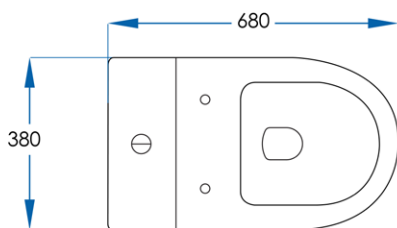

LANI

Wall Faced Toilet Suite

7
YEAR
WARRANTY

WaterMark
AS1172
LN 23142
Casa Lusso

SPECIFICATIONS

Water Consumption	WELS 4 Star, 4.5L/full, 3L/half, 3.4L/avg flush
Features	Highest Quality Vitreous China Construction Boxed Rim Flushing Technology Heavy Duty Duraplast Quick Release Soft Close Seat
Installation	Standard Bottom (Left/Right) & Top Water Inlet Supplied with S-Trap Adaptor to suit 80-160mm Set Out Will suit 160-220mm Set Out with S-TRAP2 (sold separately)
Code	6002
Warranty	7 year replacement product or parts*: 1 year labour <small>*Excludes valves, seats, button assembly, links, flush pipes & other internal components which carry a 1 year replacement warranty</small>