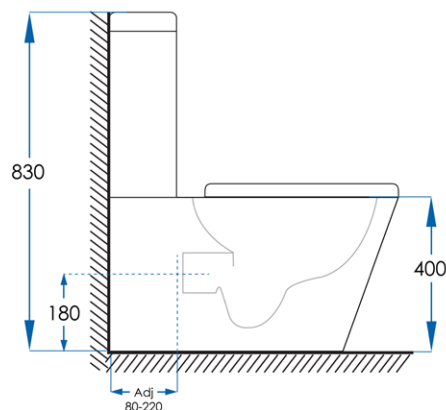

LANI

Wall Faced Toilet Suite

7
YEAR
WARRANTY

WaterMark
AS1172
LN 23142
Casa Lusso

SPECIFICATIONS

Water Consumption	WELS 4 Star, 4.5L/full, 3L/half, 3.4L/avg flush
Features	Highest Quality Vitreous China Construction Boxed Rim Flushing Technology Heavy Duty Duraplast Quick Release Soft Close Seat
Installation	Standard Bottom (Left/Right) & Top Water Inlet Supplied with S-Trap Adaptor to suit 80-160mm Set Out Will suit 160-220mm Set Out with S-TRAP2 (sold separately)
Code	6002
Warranty	7 year replacement product or parts*: 1 year labour <small>*Excludes valves, seats, button assembly, links, flush pipes & other internal components which carry a 1 year replacement warranty</small>