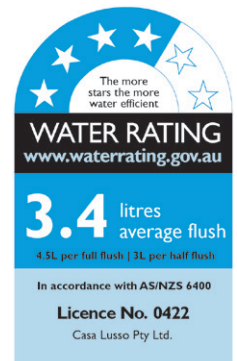

LANI

Wall Faced Toilet Suite

7
YEAR
WARRANTY

WaterMark
AS1172
LN 23142
Casa Lusso

SPECIFICATIONS

Water Consumption	WELS 4 Star, 4.5L/full, 3L/half, 3.4L/avg flush
Features	Highest Quality Vitreous China Construction Boxed Rim Flushing Technology Heavy Duty Duraplast Quick Release Soft Close Seat
Installation	Standard Bottom (Left/Right) & Top Water Inlet Supplied with S-Trap Adaptor to suit 80-160mm Set Out Will suit 160-220mm Set Out with S-TRAP2 (sold separately)
Code	6002
Warranty	7 year replacement product or parts*: 1 year labour <small>*Excludes valves, seats, button assembly, links, flush pipes & other internal components which carry a 1 year replacement warranty</small>