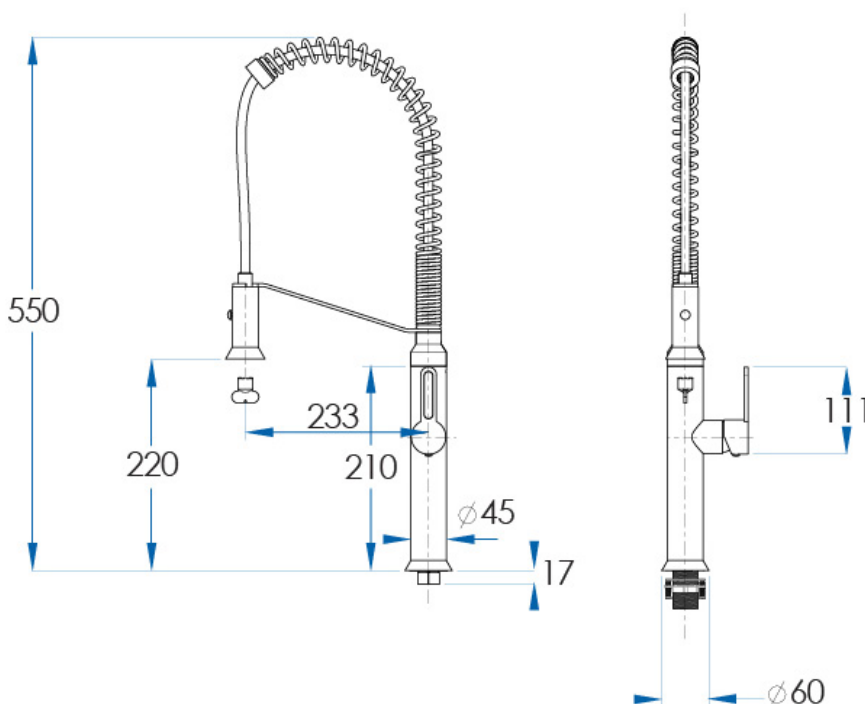

ZENITH

Pull Down Sink Mixer Gun Metal

7
YEAR
WARRANTY

SPECIFICATIONS

Water Consumption	WELS 5 Star, 6 litres per minute
Features	Dual Spray Functionality
Material	Solid Brass Construction
Finish	Gunmetal with Black Hose
Includes	x1 Tap, x2 300mm flexi tails and fixing kit
Code	63179-GM
Warranty	7 Year replacement product and parts: 1 Year parts & labour