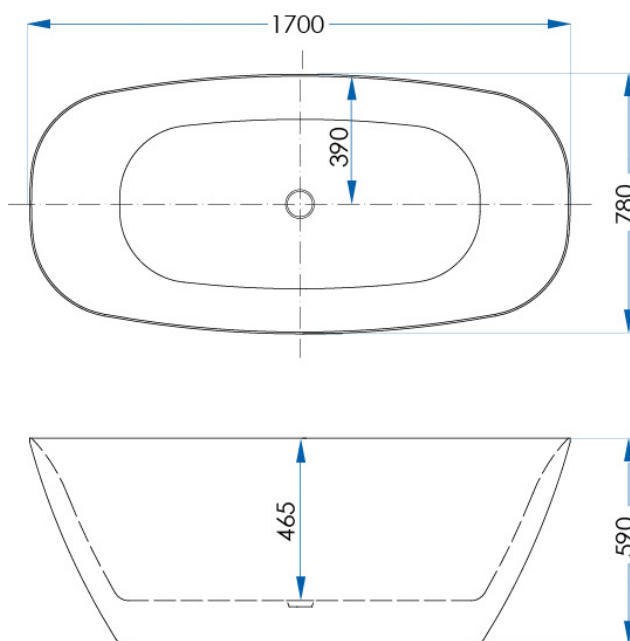

ACACIA (Matte White)

1700mm Freestanding Bath

7
YEAR
WARRANTY

SPECIFICATIONS

Size	1700x780mm
Height	590mm
Material	Sanitary Grade Acrylic
Finish	Matte White
Waste Size	40mm
Capacity	300L
Weight	47kg
Code	AC1700-MW
Warranty	7 year replacement product (bath shell): 1 year labour