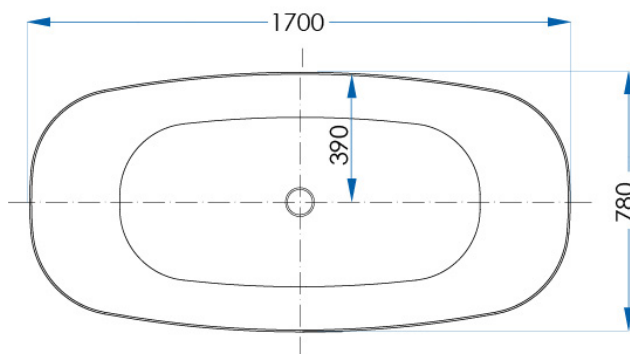

# ACACIA (Gloss White)

1700mm Freestanding Bath

**7**  
YEAR  
WARRANTY

## SPECIFICATIONS

<b>Size</b>	1700x780mm
<b>Height</b>	590mm
<b>Material</b>	Sanitary Grade Acrylic
<b>Finish</b>	Gloss White
<b>Waste Size</b>	40mm
<b>Capacity</b>	300L
<b>Weight</b>	47kg
<b>Code</b>	AC1700
<b>Warranty</b>	7 year replacement product (bath shell): 1 year labour