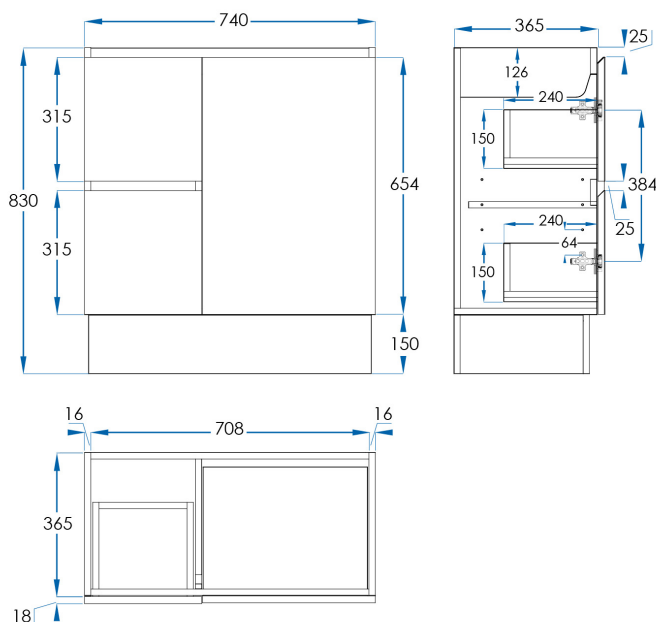

AMALFI

Floor Mount Vanity 750mm Gloss White

5
YEAR
WARRANTY

SPECIFICATIONS

| | |
|---------------------|--|
| Colour | Gloss White |
| Material | Moisture Resistant 2 Pac Gloss White with Soft Close Door, Drawers and Metal Drawer Runners. |
| Notes | Suits the FLOW SLIM Solid Surface Vanity Top range |
| Installation | Floor Mount |
| Warranty | 5 Year replacement product and parts: 1 year labour |
| Code | AMA750-W |