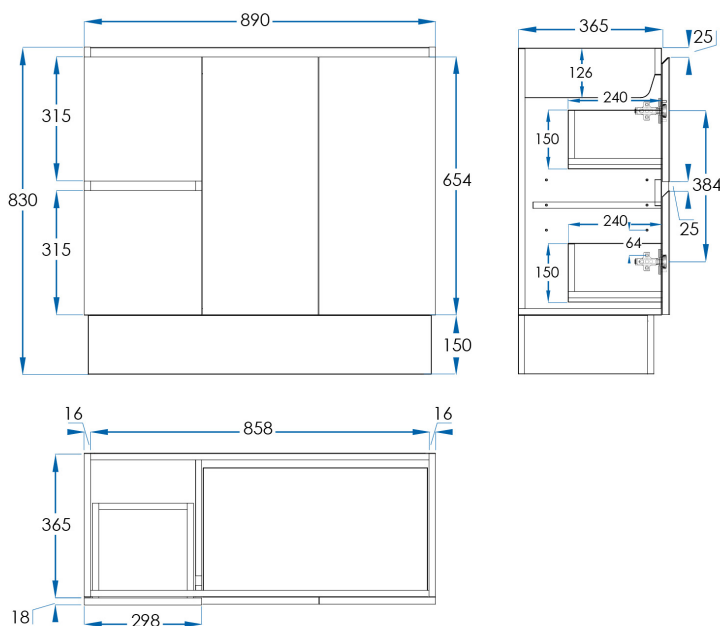

## SPECIFICATIONS

<b>Colour</b>	Gloss White
<b>Material</b>	Moisture Resistant 2 Pac Gloss White with Soft Close Doors, Drawers and Metal Drawer Runners.
<b>Notes</b>	Suits the FLOW SLIM Solid Surface Vanity Top range
<b>Installation</b>	Floor Mount
<b>Warranty</b>	5 Year replacement product and parts: 1 year labour
<b>Code</b>	AMA900-W