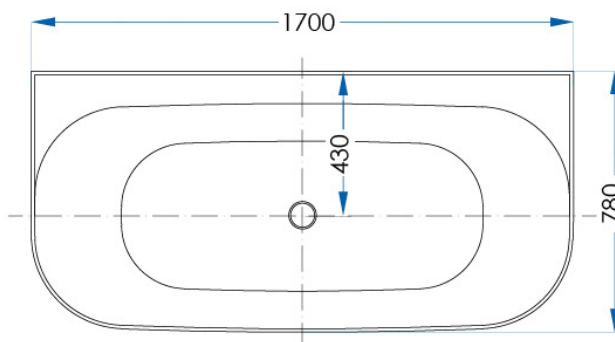

# ASPEN

Freestanding Bath 1700mm Matte White

**7**  
YEAR  
WARRANTY

## SPECIFICATIONS

<b>Size</b>	1700x780mm
<b>Height</b>	600mm
<b>Material</b>	Sanitary Grade Acrylic
<b>Finish</b>	Matte White
<b>Waste Size</b>	40mm
<b>Capacity</b>	250L
<b>Weight</b>	51kg
<b>Code</b>	AS1700-M
<b>Warranty</b>	7 year replacement product (bath shell): 1 year labour