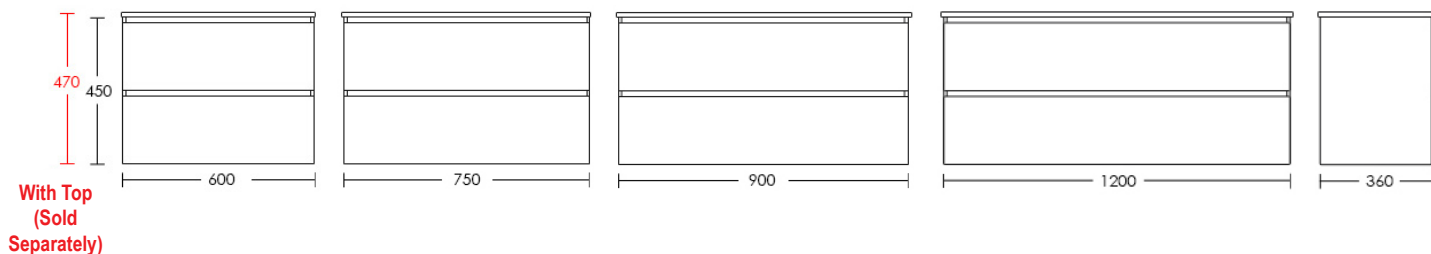

AT600

AT750

AT900

AT1200