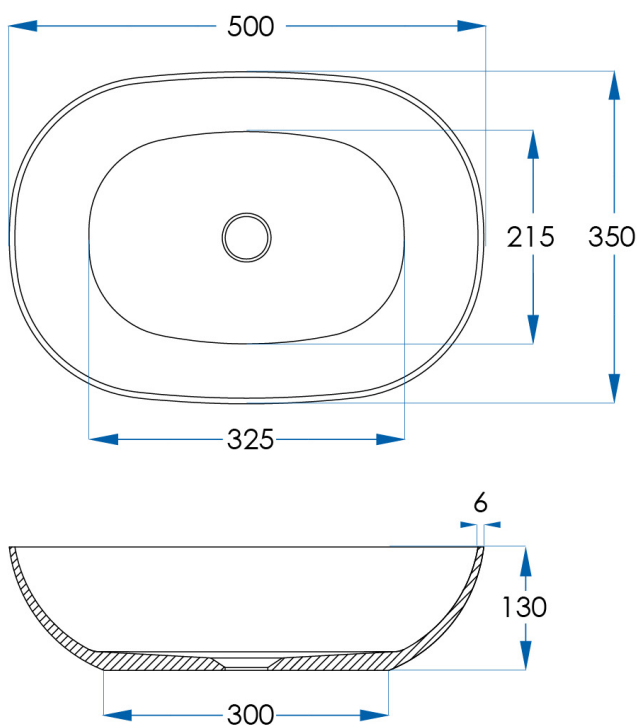

LUSINI

Solid Surface Bench Mount Basin Matte White

15
YEAR
WARRANTY

SPECIFICATIONS

Size	500x350mm
Depth	130mm
Material	Solid surface basin with smooth, matte, scratch & chip resistant finish
Weight	5.2kg
Capacity	11L
Waste Size	32mm without Overflow
Code	BLU101-M
Warranty	15 year replacement product