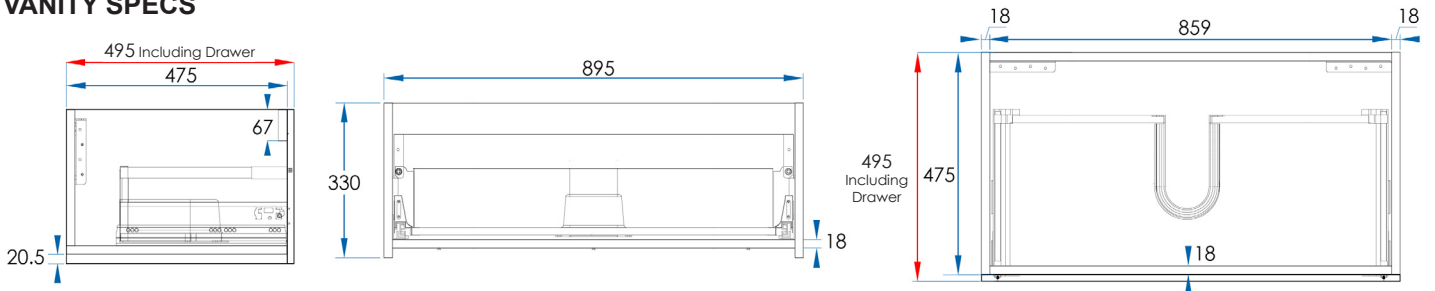

# BEECHMONT

Wall Hung Vanity 900mm Matte White

**5**  
YEAR  
WARRANTY

Pictured: BEECHMONT Drawers and Wall Hung Vanity 900mm (Centre) with 2x EDEN Drawers and Wall Hung Vanities in 300mm size (Left and Right).

## VANITY SPECS

## SPECIFICATIONS

<b>Combined Size</b>	895x330x495mm (Including Drawer)
<b>Material</b>	Moisture Resistant 2 Pac with Full Length Extension Runners with Adaptive Cushioning which close gently and silently. DTC Drawer Runner Hardware
<b>Colour/Finish</b>	Matte White Cabinet + Rattan & Matte White Drawer
<b>Installation</b>	Wall Mount
<b>Code</b>	BMW900-M
<b>Warranty</b>	5 Year replacement product and parts: 1 year labour
<b>Notes</b>	Tops, Handles, Tapware and Basins Sold Separately