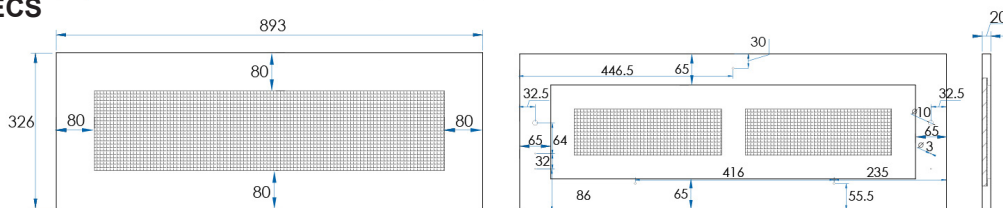

# BEECHMONT

Wall Hung Vanity 900mm Matte White

**5**  
YEAR  
WARRANTY

Pictured: BEECHMONT Drawers and Wall Hung Vanity 900mm (Centre) with 2x EDEN Drawers and Wall Hung Vanities in 300mm size (Left and Right).

## DRAWER SPECS

## SPECIFICATIONS

<b>Combined Size</b>	895x330x495mm (Including Drawer)
<b>Material</b>	Moisture Resistant 2 Pac with Full Length Extension Runners with Adaptive Cushioning which close gently and silently. DTC Drawer Runner Hardware
<b>Colour/Finish</b>	Matte White Cabinet + Rattan & Matte White Drawer
<b>Installation</b>	Wall Mount
<b>Code</b>	BMW900-M
<b>Warranty</b>	5 Year replacement product and parts: 1 year labour
<b>Notes</b>	Tops, Handles, Tapware and Basins Sold Separately