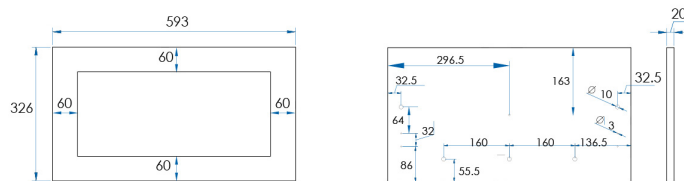

BOSTON

Floor Mount Vanity 600mm Matte White

5
YEAR
WARRANTY

VANITY SPECS

DRAWER SPECS

SPECIFICATIONS

Combined Size	595x800x495mm (Including Drawers)
Material	Moisture Resistant 2 Pac with Full Length Extension Runners and Adaptive Cushioning which close gently and silently. DTC Drawer Runner Hardware.
Colour/Finish	Matte White Cabinet + 'Hamptons' inspired Matte White Drawer.
Installation	Floor Mount
Code	BTF600-M
Warranty	5 Year replacement product and parts: 1 year labour
Notes	Tops, Handles, Tapware and Basins Sold Separately

CASA LUSSO

Available at **hb** Highgrove Bathrooms.com.au

Due to our policy of continuous development, all designs and measurements are intended only as a guide and are subject to change without notice. Being hand made products they are subject to a size variance E&OE. This brochure is representative of the actual products at time of printing. Please confirm all particulars before purchase. Casa Lusso recommends having the product on site before commencing rough in. For our own established efforts supporting environmental and health preservation all of our Vanities are made to the commercially recognised E1 Standard.