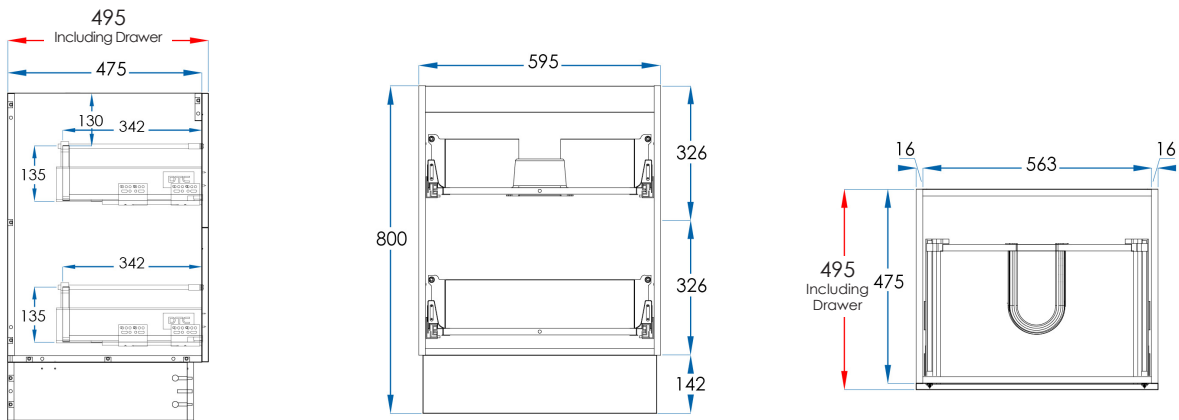

BOSTON

Floor Mount Vanity 600mm Matte White

5
YEAR
WARRANTY

VANITY SPECS

DRAWER SPECS

SPECIFICATIONS

Combined Size	595x800x495mm (Including Drawers)
Material	Moisture Resistant 2 Pac with Full Length Extension Runners and Adaptive Cushioning which close gently and silently. DTC Drawer Runner Hardware.
Colour/Finish	Matte White Cabinet + 'Hamptons' inspired Matte White Drawer.
Installation	Floor Mount
Code	BTF600-M
Warranty	5 Year replacement product and parts: 1 year labour
Notes	Tops, Handles, Tapware and Basins Sold Separately

CASA LUSSO

Available at **hb** Highgrove Bathrooms.com.au

Due to our policy of continuous development, all designs and measurements are intended only as a guide and are subject to change without notice. Being hand made products they are subject to a size variance E&OE. This brochure is representative of the actual products at time of printing. Please confirm all particulars before purchase. Casa Lusso recommends having the product on site before commencing rough in. For our own established efforts supporting environmental and health preservation all of our Vanities are made to the commercially recognised E1 Standard.