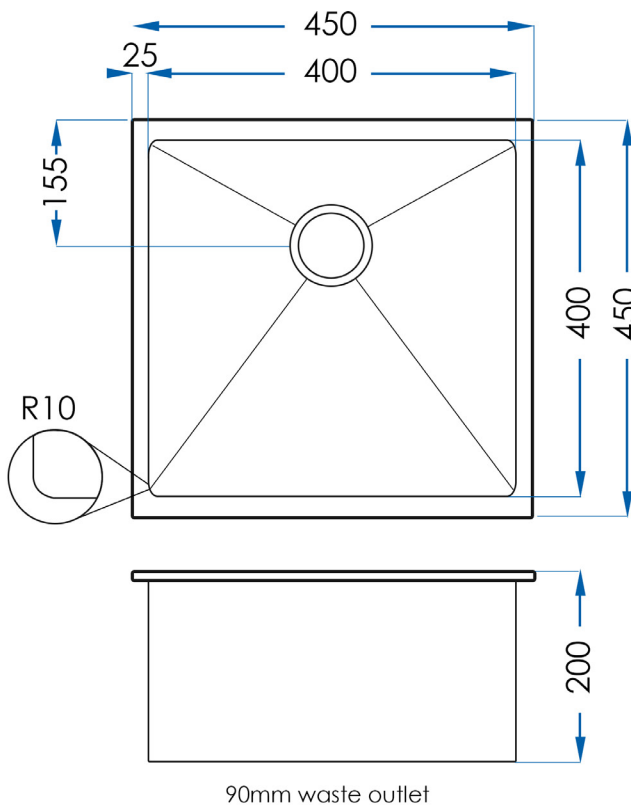

BURAZZO

Single Bowl Kitchen Sink 450mm

7
YEAR
WARRANTY

SPECIFICATIONS

Size	450x450mm
Bowl Size	400x400mm
Depth	200mm
Material	1.2mm Stainless Steel (304)
Finish	Brushed
Waste Size	90mm (Waste not included)
Installation	Undermount or Inset
Code	BU454520S
Warranty	7 year replacement product 1 year labour