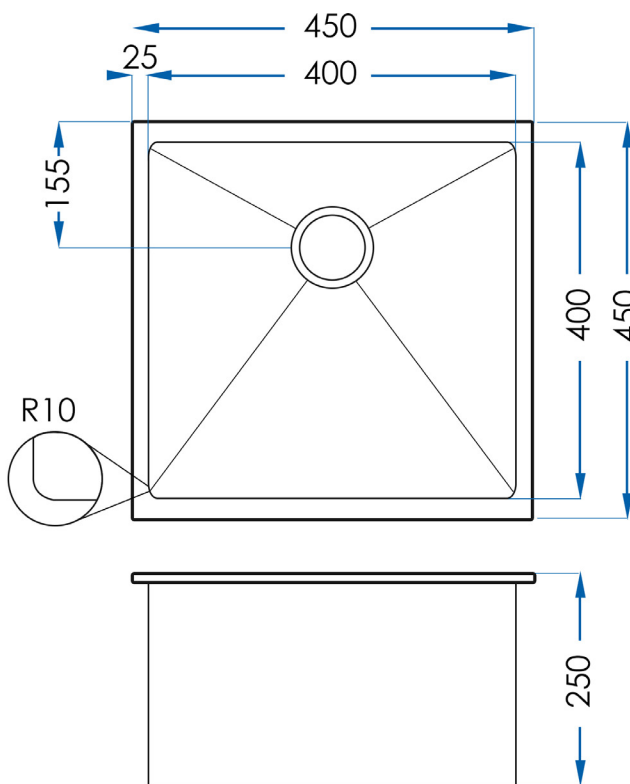

# BURAZZO

Single Bowl Kitchen Sink 450mm (250mm Deep)

**7**  
YEAR  
WARRANTY

90mm waste outlet

## SPECIFICATIONS

<b>Size</b>	450x450mm
<b>Bowl Size</b>	400x400mm
<b>Depth</b>	250mm
<b>Material</b>	1.2mm Stainless Steel (304)
<b>Finish</b>	Brushed
<b>Waste Size</b>	90mm (Waste not included)
<b>Installation</b>	Undermount or Inset
<b>Code</b>	BU454525S
<b>Warranty</b>	7 year replacement product 1 year labour