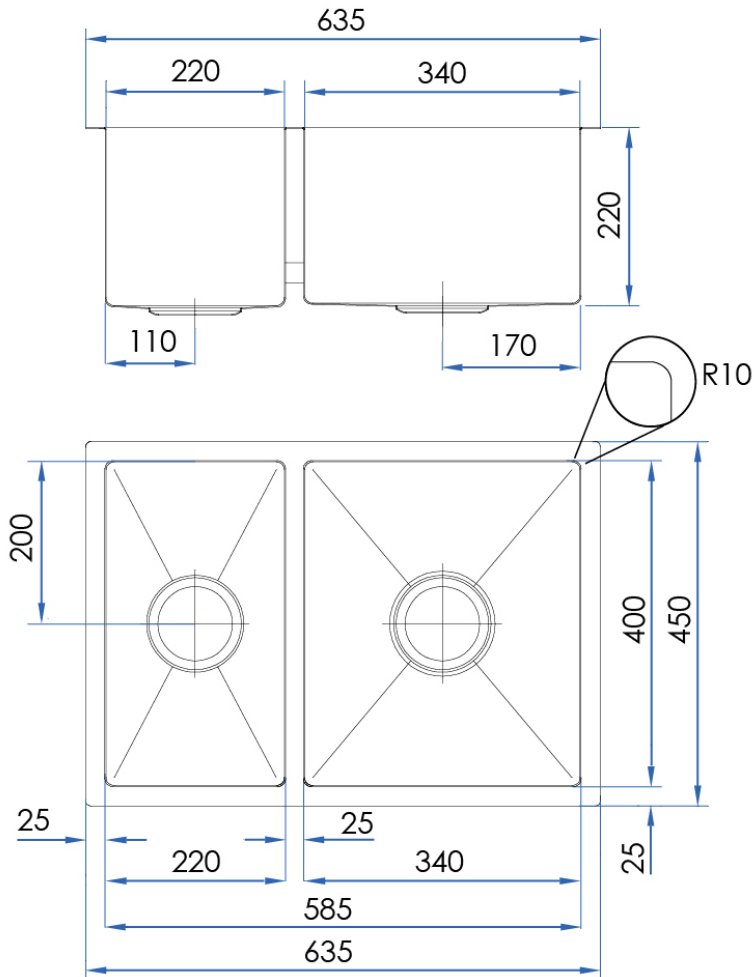

BURAZZO

Inset / Undermount Reversible 1 3/4 Bowl Sink 635mm

7
YEAR
WARRANTY

90mm Waste Outlet

SPECIFICATIONS

Size	635x450mm
Bowl Size	340x400mm & 220x400mm
Depth	220mm
Material	1.2mm Stainless Steel (304)
Finish	Brushed
Waste Size	90mm (Waste included)
Installation	Undermount or Inset Reversible Sink - Ability to have main bowl on Left or Right hand side.
Code	BU634522D-R
Warranty	7 year replacement product 1 year labour