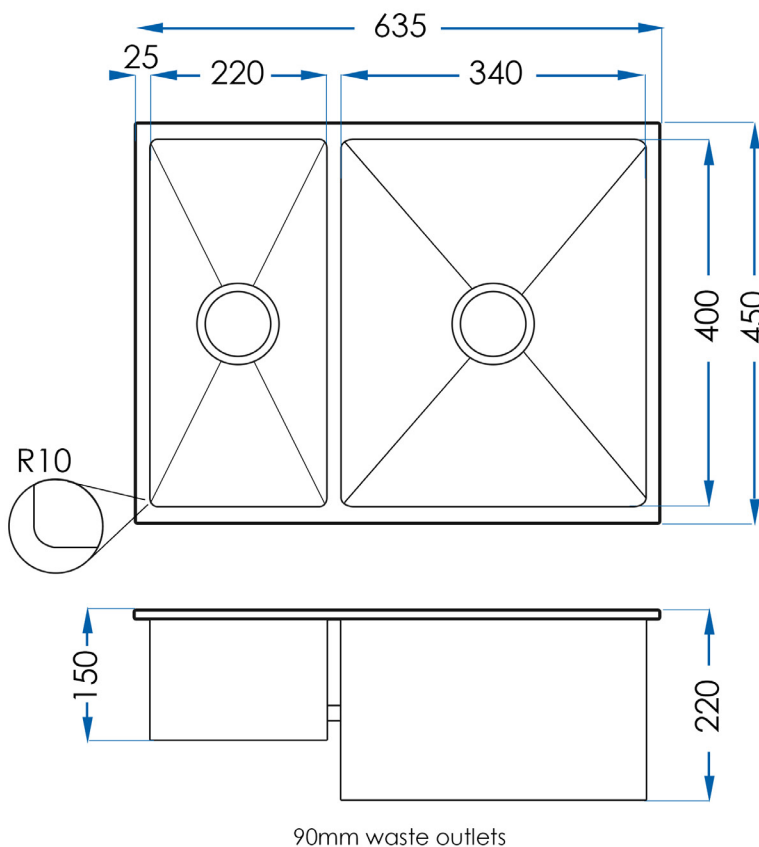

BURAZZO

1 & 3/4 Double Bowl Kitchen Sink

7
YEAR
WARRANTY

SPECIFICATIONS

Size	635x450mm
Bowl Size	340x400mm & 220x400mm
Depth	220mm & 150mm
Material	1.2mm Stainless Steel (304)
Finish	Brushed
Waste Size	90mm (Waste not included)
Installation	Undermount or Inset
Code	BU634522D
Warranty	7 year replacement product 1 year labour