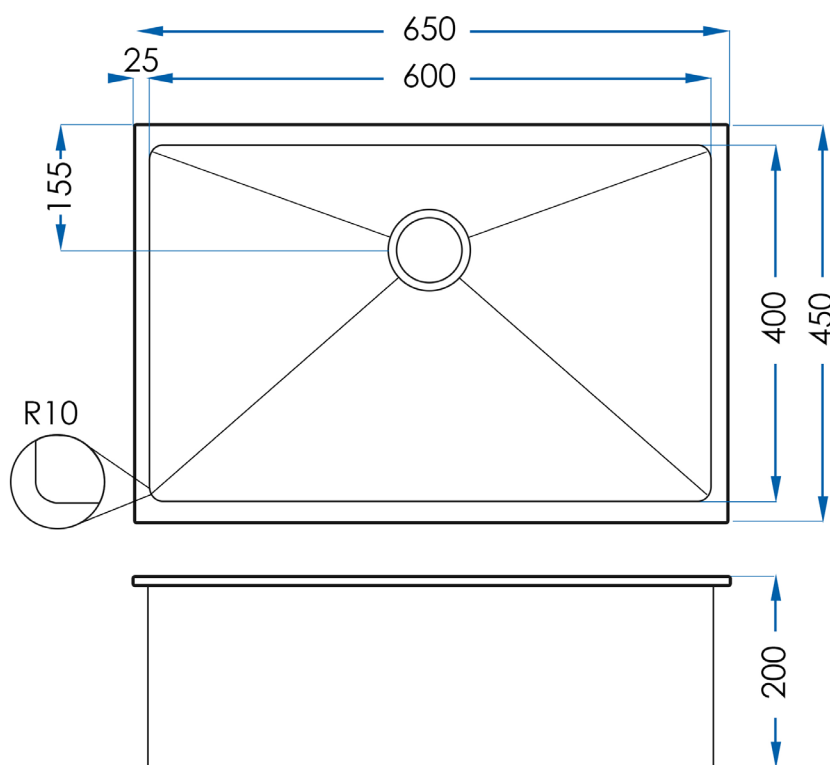

BURAZZO

Inset / Undermount Embossed Single Bowl Sink 650mm Brushed Brass

7
YEAR
WARRANTY

90mm waste outlet

SPECIFICATIONS

Size	650x450mm
Bowl Size	600x400mm
Depth	200mm
Material	1.2mm Stainless Steel (304)
Finish	Brushed Brass PVD finish featuring embossing
Waste Size	90mm
Installation	Undermount or Inset
Code	BU654520SE-BB
Warranty	7 year replacement product 1 year labour