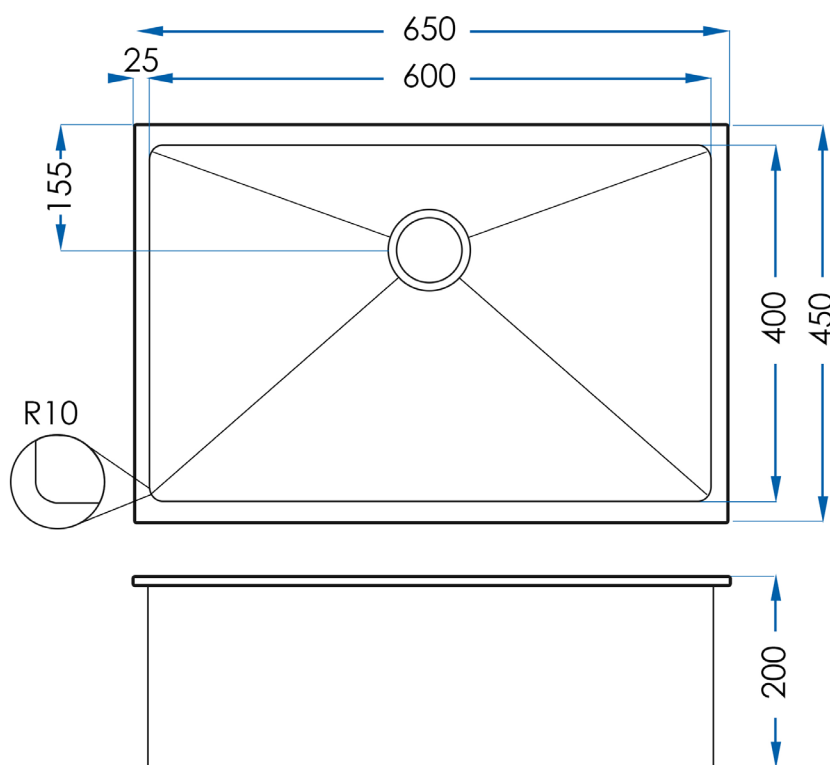

BURAZZO

Inset / Undermount Embossed Single Bowl Sink 650mm Gunmetal

7
YEAR
WARRANTY

90mm waste outlet

SPECIFICATIONS

Size	650x450mm
Bowl Size	600x400mm
Depth	200mm
Material	1.2mm Stainless Steel (304)
Finish	Gunmetal PVD finish featuring embossing
Waste Size	90mm
Installation	Undermount or Inset
Code	BU654520SE-GM
Warranty	7 year replacement product 1 year labour