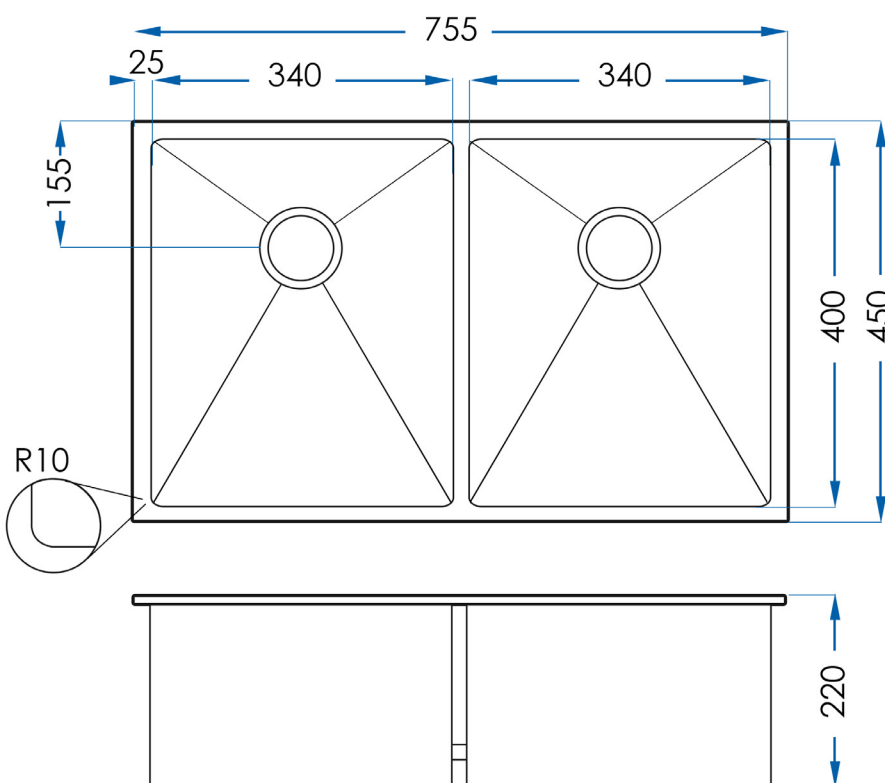

BURAZZO

Double Bowl Kitchen Sink

7
YEAR
WARRANTY

90mm waste outlets

SPECIFICATIONS

Size	755x450mm
Bowl Size	340x400mm
Depth	220mm
Material	1.2mm Stainless Steel (304)
Finish	Brushed
Waste Size	90mm (Waste not included)
Installation	Undermount or Inset
Code	BU754522D
Warranty	7 year replacement product 1 year labour