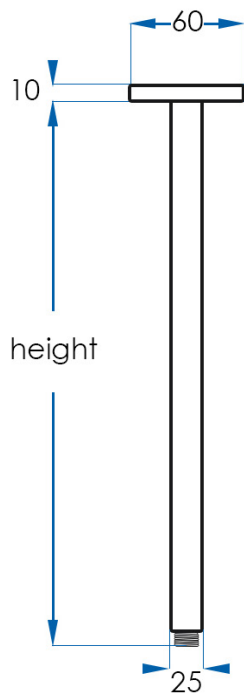

# SPIN

Ceiling Dropper Brushed Brass

**5**  
YEAR  
WARRANTY

## SPECIFICATIONS

**Material** Solid Brass Construction with an industrial grade PVD (Physical Vapor Deposition) electro plate finish.

**Warranty** 5 year replacement product or parts

CODE	HEIGHT
C150R-BB	150mm
C300R-BB	300mm
C450R-BB	450mm