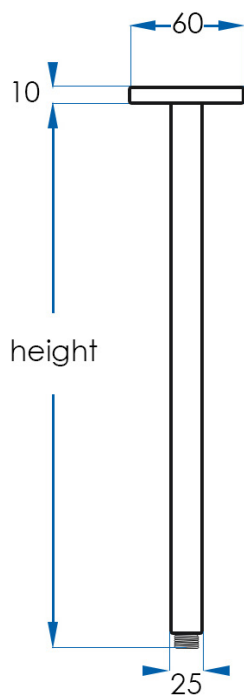

SPIN BRUSHED NICKEL

Round Ceiling Mounted Shower Dropper

5
YEAR
WARRANTY

SPECIFICATIONS

Material	Solid Brass construction with a Brushed Nickel finish.
Warranty	5 year replacement product or parts

CODE	HEIGHT
C150R-BN	150mm
C300R-BN	300mm