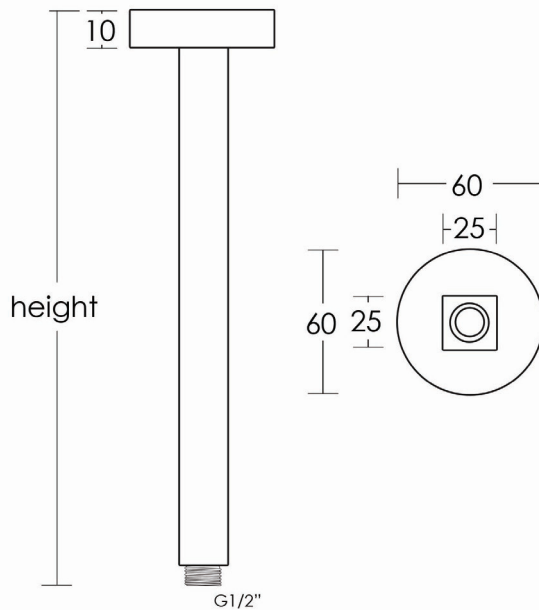

## SPECIFICATIONS

**Material** High Quality Chrome Plated  
Solid Brass Construction

**Warranty** 5 year replacement product or parts

CODE	HEIGHT
C150R-CH	150mm
C300R-CH	300mm
C450R-CH	450mm