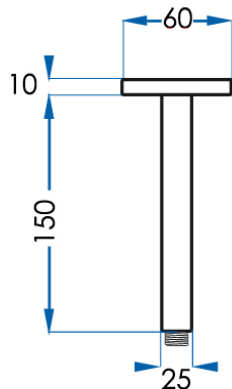

SPIN

Ceiling Dropper 150mm

5
YEAR
WARRANTY

Chrome	Matte Black	Brushed Brass	Brushed Nickel	Gunmetal	Champagne Gold	Titanium Bronze
						
C150R-CH	C150R-MB	C150R-BB	C150R-BN	C150R-GM	C150R-CG	C150R-TB

SPECIFICATIONS