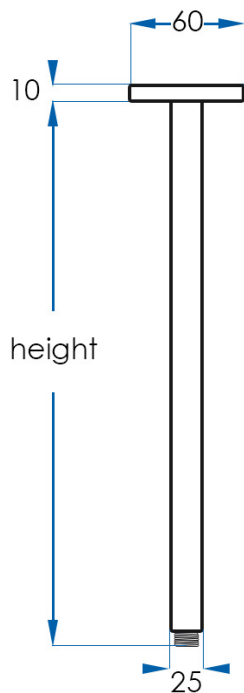

SPIN

Ceiling Dropper Brushed Nickel

5
YEAR
WARRANTY

SPECIFICATIONS

Material Solid Brass Construction with Brushed Nickel finish.

Warranty 5 year replacement product or parts

CODE	HEIGHT
C150R-BN	150mm
C300R-BN	300mm
C450R-BN	450mm