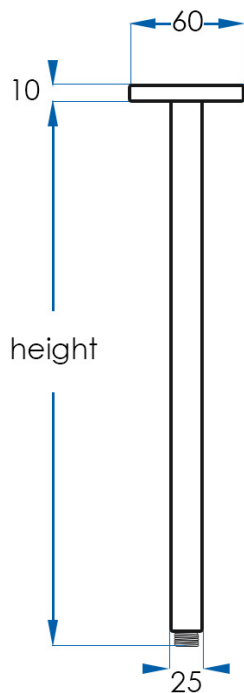

SPIN

Ceiling Dropper Matte Black

5
YEAR
WARRANTY

SPECIFICATIONS

Material	Solid Brass Construction with Matte Black finish
Code	C300R-MB
Warranty	5 year replacement product or parts

CODE	HEIGHT
C150R-MB	150mm
C300R-MB	300mm
C450R-MB	450mm