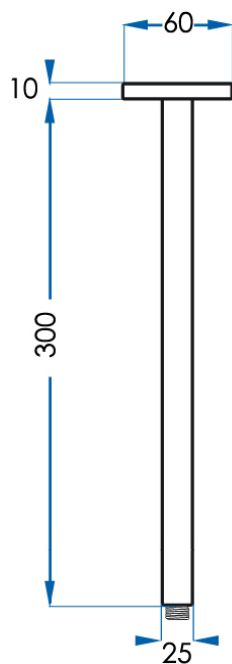

SPIN

Ceiling Dropper 300mm

5
YEAR
WARRANTY

Chrome	Matte Black	Brushed Brass	Brushed Nickel	Gunmetal	Champagne Gold	Titanium Bronze
						
C300R-CH	C300R-MB	C300R-BB	C300R-BN	C300R-GM	C300R-CG	C300R-TB

SPECIFICATIONS

Material	Solid Brass Construction
Warranty	5 year replacement product or parts

CASA LUSO

Due to our policy of continuous development, all designs and measurements are intended only as a guide and are subject to change without notice. Being hand made products they are subject to a size variance E&OE. This brochure is representative of the actual products at time of printing. Please confirm all particulars before purchase. Casa Lusso recommends having the product on site before commencing rough in.