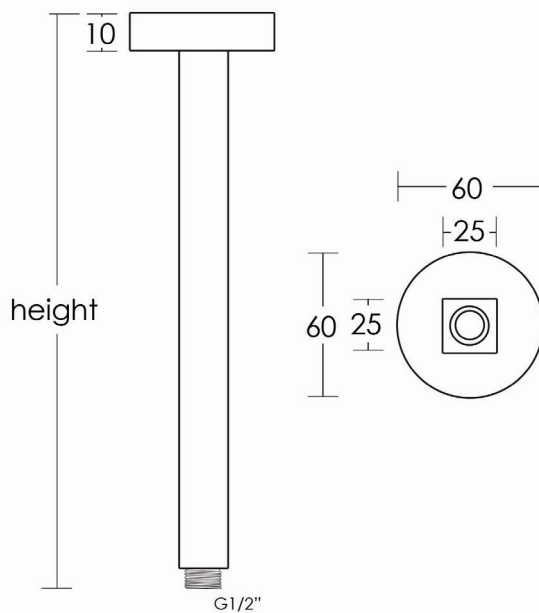

SPIN

Ceiling Dropper Chrome

5
YEAR
WARRANTY

SPECIFICATIONS

Material High Quality Chrome Plated
Solid Brass Construction

Warranty 5 year replacement product or parts

CODE	HEIGHT
C150R-CH	150mm
C300R-CH	300mm
C450R-CH	450mm