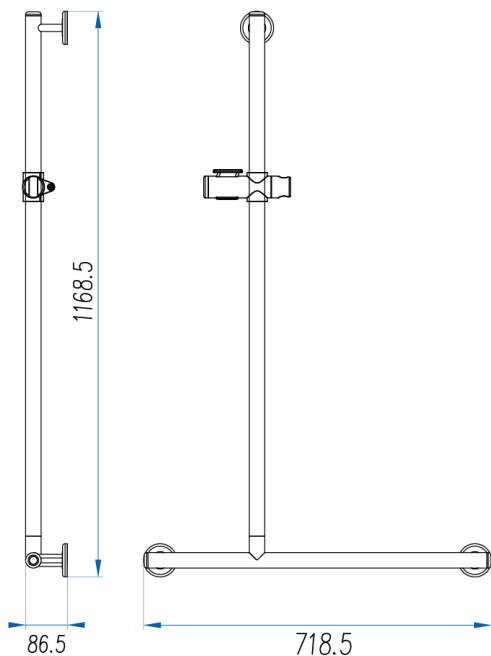

# CARE ACCESS

Grab Rail LHS 1100x650mm

**7**  
YEAR  
WARRANTY

Polished Stainless Steel

Brushed Nickel

Brushed Brass

Gunmetal

Hand Shower Bracket

## SPECIFICATIONS

<b>Material</b>	304 Stainless Steel
<b>Includes</b>	Grab Rail, Hand Shower Bracket, Concealed Fixing, Allen Key
<b>Warranty</b>	7 year replacement product or parts 1 year labour

**CASA LUSO**