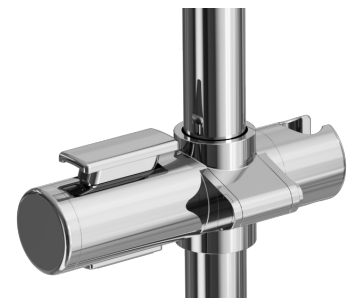

# CARE ACCESS

Grab Rail LHS 1100x650mm

**7**  
YEAR  
WARRANTY

Polished Stainless Steel

Brushed Nickel

Brushed Brass

Gunmetal

Hand Shower Bracket

CODE	FINISH
CA1165L-PS	Polished Stainless Steel
CA1165L-BN	Brushed Nickel
CA1165L-BB	Brushed Brass
CA1165L-GM	Gunmetal

## SPECIFICATIONS

<b>Material</b>	304 Stainless Steel
<b>Includes</b>	Grab Rail, Hand Shower Bracket, Concealed Fixing, Allen Key
<b>Warranty</b>	7 year replacement product or parts 1 year labour

**CASA LUSO**