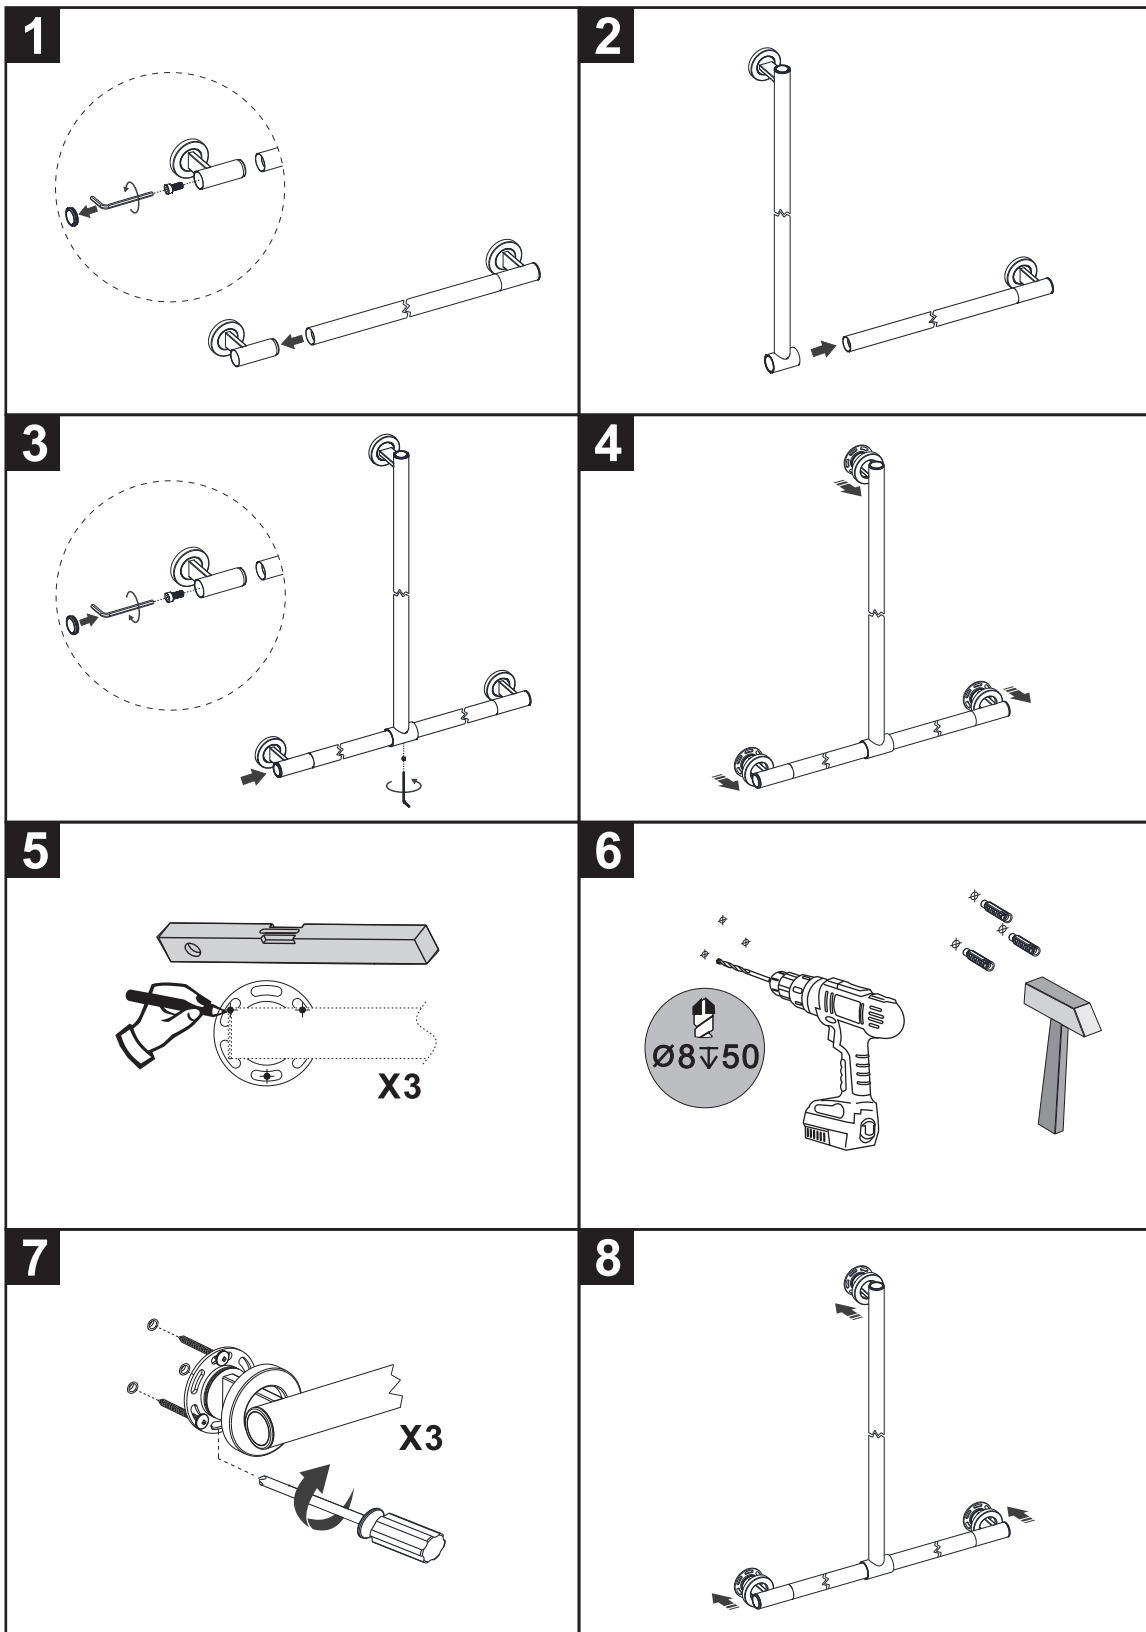

Ensure that there are no safety factors such as embedded lines and water pipes in the drilling location wall

FAILURE TO COMPLY WITH ANY OF THE ABOVE INSTRUCTIONS WILL VOID ALL WARRANTIES

Sliding Rail Hand Shower attachment installation