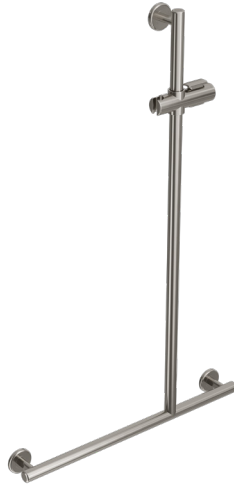

CARE ACCESS

Grab Rail RHS 1100x650mm

7
YEAR
WARRANTY

Polished Stainless Steel

Brushed Nickel

Brushed Brass

Gunmetal

Hand Shower Bracket

CODE	FINISH
CA1165R-PS	Polished Stainless Steel
CA1165R-BN	Brushed Nickel
CA1165R-BB	Brushed Brass
CA1165R-GM	Gunmetal

SPECIFICATIONS

Material	304 Stainless Steel
Includes	Grab Rail, Hand Shower Bracket, Concealed Fixing, Allen Key
Warranty	7 year replacement product or parts 1 year labour