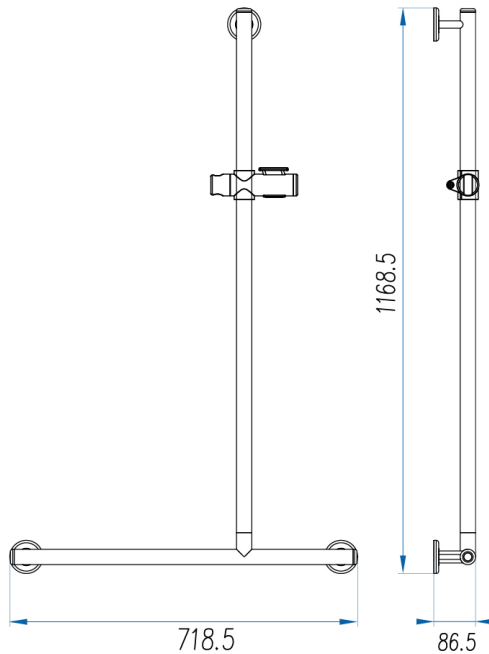

CARE ACCESS

Grab Rail RHS 1100x650mm

7
YEAR
WARRANTY

Polished Stainless Steel

Brushed Nickel

Brushed Brass

Gunmetal

Hand Shower Bracket

CODE	FINISH
CA1165R-PS	Polished Stainless Steel
CA1165R-BN	Brushed Nickel
CA1165R-BB	Brushed Brass
CA1165R-GM	Gunmetal

SPECIFICATIONS

Material	304 Stainless Steel
Includes	Grab Rail, Hand Shower Bracket, Concealed Fixing, Allen Key
Warranty	7 year replacement product or parts 1 year labour