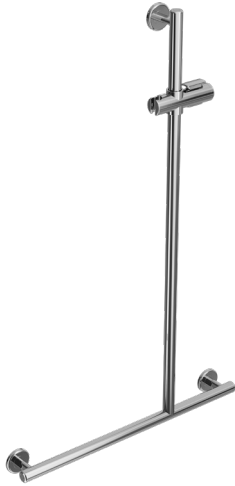

CARE ACCESS

Grab Rail RHS 1100x650mm

7
YEAR
WARRANTY

Polished Stainless Steel

Brushed Nickel

Brushed Brass

Gunmetal

Hand Shower Bracket

CODE	FINISH
CA1165R-PS	Polished Stainless Steel
CA1165R-BN	Brushed Nickel
CA1165R-BB	Brushed Brass
CA1165R-GM	Gunmetal

SPECIFICATIONS

Material	304 Stainless Steel
Includes	Grab Rail, Hand Shower Bracket, Concealed Fixing, Allen Key
Warranty	7 year replacement product or parts 1 year labour