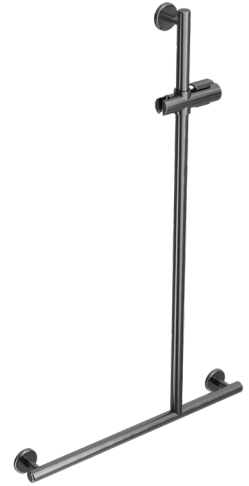

CARE ACCESS

Grab Rail RHS 1100x650mm

7
YEAR
WARRANTY

Polished Stainless Steel

Brushed Nickel

Brushed Brass

Gunmetal

Hand Shower Bracket

CODE	FINISH
CA1165R-PS	Polished Stainless Steel
CA1165R-BN	Brushed Nickel
CA1165R-BB	Brushed Brass
CA1165R-GM	Gunmetal

SPECIFICATIONS

Material	304 Stainless Steel
Includes	Grab Rail, Hand Shower Bracket, Concealed Fixing, Allen Key
Warranty	7 year replacement product or parts 1 year labour