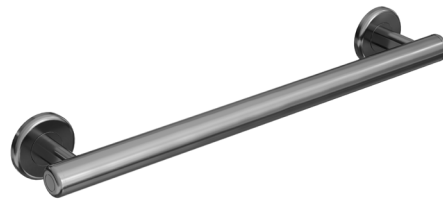

CARE ACCESS

Grab Bar 450mm

7
YEAR
WARRANTY

Polished Stainless Steel

Brushed Nickel

Brushed Brass

Gunmetal

CODE	FINISH
CA45-PS	Polished Stainless Steel
CA45-BN	Brushed Nickel
CA45-BB	Brushed Brass
CA45-GM	Gunmetal

SPECIFICATIONS

Material	304 Stainless Steel
Includes	Grab Bar, Concealed Fixing, Allen Key
Warranty	7 year replacement product or parts 1 year labour

CASA LUSSO

Due to our policy of continuous development, all designs and measurements are intended only as a guide and are subject to change without notice. Being hand made products they are subject to a size variance E&OE. This brochure is representative of the actual products at time of printing. Please confirm all particulars before purchase. Casa Lusso recommends having the product on site before commencing rough in.