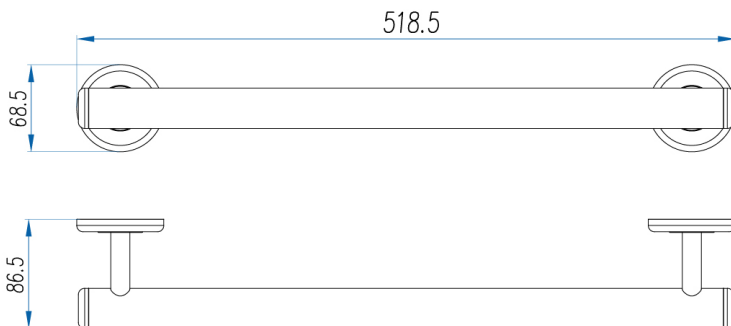

CARE ACCESS

Grab Bar 450mm

7
YEAR
WARRANTY

Polished Stainless Steel

Brushed Nickel

Brushed Brass

Gunmetal

CODE	FINISH
CA45-PS	Polished Stainless Steel
CA45-BN	Brushed Nickel
CA45-BB	Brushed Brass
CA45-GM	Gunmetal

SPECIFICATIONS

Material	304 Stainless Steel
Includes	Grab Bar, Concealed Fixing, Allen Key
Warranty	7 year replacement product or parts 1 year labour

CASA LUSSO

Due to our policy of continuous development, all designs and measurements are intended only as a guide and are subject to change without notice. Being hand made products they are subject to a size variance E&OE. This brochure is representative of the actual products at time of printing. Please confirm all particulars before purchase. Casa Lusso recommends having the product on site before commencing rough in.