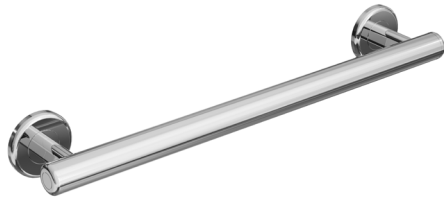

CARE ACCESS

Grab Bar 450mm

7
YEAR
WARRANTY

Polished Stainless Steel

Brushed Nickel

Brushed Brass

Gunmetal

CODE	FINISH
CA45-PS	Polished Stainless Steel
CA45-BN	Brushed Nickel
CA45-BB	Brushed Brass
CA45-GM	Gunmetal

SPECIFICATIONS

Material	304 Stainless Steel
Includes	Grab Bar, Concealed Fixing, Allen Key
Warranty	7 year replacement product or parts 1 year labour

CASA LUSSO

Due to our policy of continuous development, all designs and measurements are intended only as a guide and are subject to change without notice. Being hand made products they are subject to a size variance E&OE. This brochure is representative of the actual products at time of printing. Please confirm all particulars before purchase. Casa Lusso recommends having the product on site before commencing rough in.