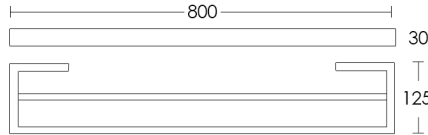

CIELO

Emanating elegance and functionality, the CIELO range has something that suits any application. The collection boasts contemporary style, while being constructed with durable and superior quality materials. Sleek and sophisticated, the CIELO selection of bathroom accessories is the ideal way to finalise your renovations.

Material: Stainless Steel
Installation: Concealed grub screw fixing