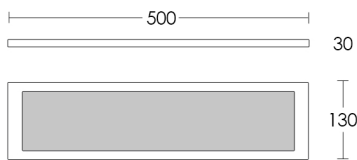

Toilet Roll Holder

Towel Shelf

Double Robe Hook

CE403-CH

CE412A-CH

CE406D-CH