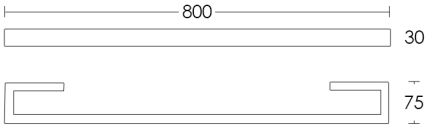

CIELO

Emanating elegance and functionality, the CIELO range has something that suits any application. The collection boasts contemporary style, while being constructed with durable and superior quality materials. Sleek and sophisticated, the CIELO selection of bathroom accessories is the ideal way to finalise your renovations.

Material: Stainless Steel
Installation: Concealed grub screw fixing