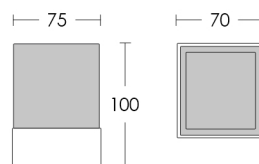

Glass Shelf

Soap Dish 130mm

Soap Dish 220mm

CE405-CH

CE420-CH

CE420-220-CH

Glass Soap Dish

Tumbler Holder

Toilet Brush Holder

CE402-CH

CE401-CH

CE415-CH

CASA LUSO

All dimensions are intended only as a guide & are subject to change without notice. Being hand made products they are subject to a size variance E&OE.