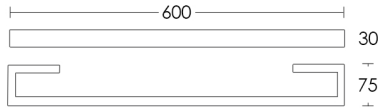

CIELO

Emanating elegance and functionality, the CIELO range has something that suits any application. The collection boasts contemporary style, while being constructed with durable and superior quality materials. Sleek and sophisticated, the CIELO selection of bathroom accessories is the ideal way to finalise your renovations.

Material: Stainless Steel
Installation: Concealed grub screw fixing