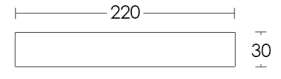

CIELO

Emanating elegance and functionality, the CIELO range has something that suits any application. The collection boasts contemporary style, while being constructed with durable and superior quality materials. Sleek and sophisticated, the CIELO selection of bathroom accessories is the ideal way to finalise your renovations.

Material: Stainless Steel
Installation: Concealed grub screw fixing