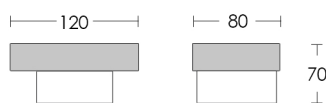

Glass Shelf

Soap Dish 130mm

Soap Dish 220mm

CE405-CH

CE420-CH

CE420-220-CH

Glass Soap Dish

Tumbler Holder

Toilet Brush Holder

CE402-CH

CE401-CH

CE415-CH

CASA LUSO

All dimensions are intended only as a guide & are subject to change without notice. Being hand made products they are subject to a size variance E&OE.