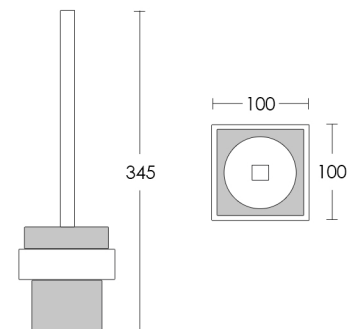

Glass Shelf

Soap Dish 130mm

Soap Dish 220mm

CE405-CH

CE420-CH

CE420-220-CH