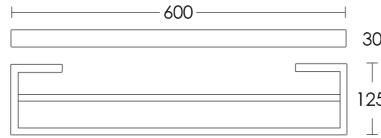

CIELO

Emanating elegance and functionality, the CIELO range has something that suits any application. The collection boasts contemporary style, while being constructed with durable and superior quality materials. Sleek and sophisticated, the CIELO selection of bathroom accessories is the ideal way to finalise your renovations.

Material: Stainless Steel
Installation: Concealed grub screw fixing