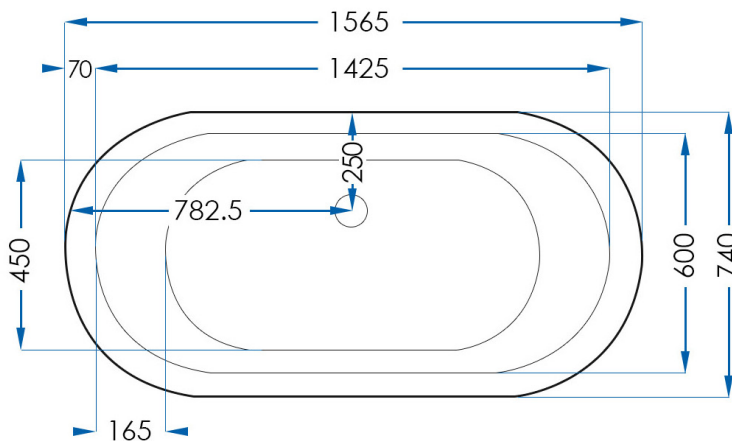

CLASSICO

Drop In Bath Gloss White 1565mm

7
YEAR
WARRANTY

Classico

SPECIFICATIONS

Size	1565x740mm
Height	430mm
Material	Sanitary Grade Pure Acrylic
Waste Size	40mm
Capacity	216L
Weight	17kg
Code	CL1565-W
Warranty	7 year replacement product