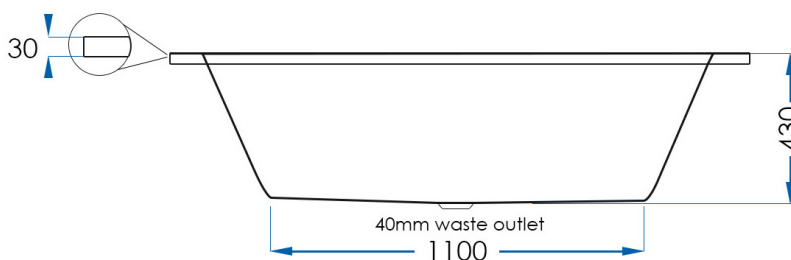

CLASSICO

Drop In Bath Gloss White 1565mm

7
YEAR
WARRANTY

Classico

SPECIFICATIONS

Size	1565x740mm
Height	430mm
Material	Sanitary Grade Pure Acrylic
Waste Size	40mm
Capacity	216L
Weight	17kg
Code	CL1565-W
Warranty	7 year replacement product