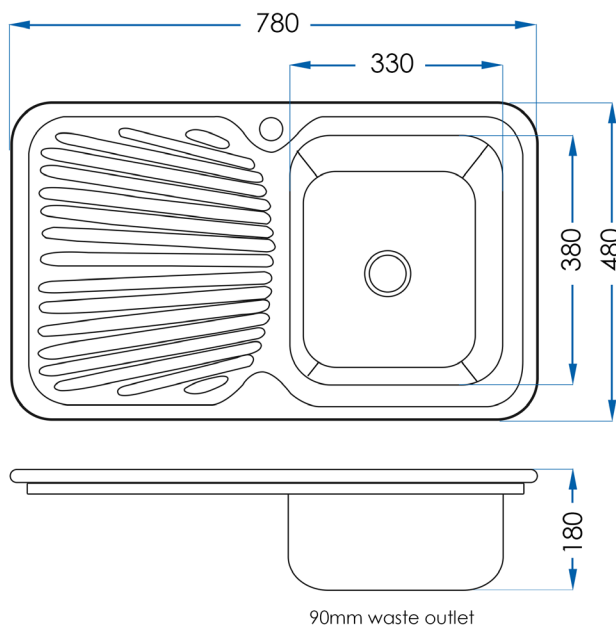

LAVA

Single Bowl Kitchen Sink (Right)

3
YEAR
WARRANTY

SPECIFICATIONS

Bowl Size	780x480mm
Bowl Size	330x380mm
Depth	180mm
Material	0.8mm Stainless Steel (304)
Finish	Polished
Waste Size	90mm (Designer Basket Waste Included)
Installation	Inset Right Hand Bowl
Code	CL339R
Warranty	3 year replacement product