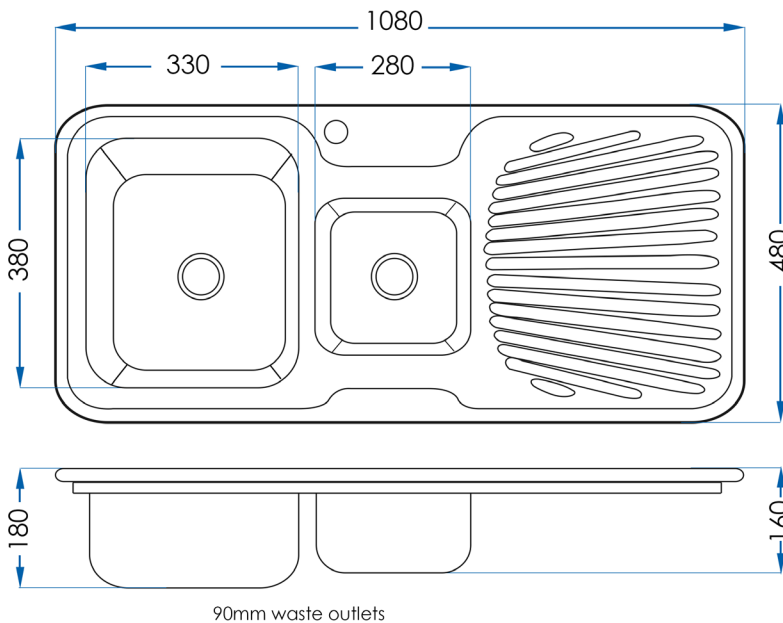

## 1 3/4 Bowl Kitchen Sink (Left)

**3**  
YEAR  
WARRANTY

## SPECIFICATIONS

<b>Bowl Size</b>	1080x480mm
<b>Bowl Size</b>	330x380mm & 278x278mm
<b>Depth</b>	180mm & 160mm
<b>Material</b>	0.8mm Stainless Steel (304)
<b>Finish</b>	Polished
<b>Waste Size</b>	90mm (Designer Basket Waste Included)
<b>Installation</b>	Inset Left Hand Bowl
<b>Code</b>	CL357L
<b>Warranty</b>	3 year replacement product