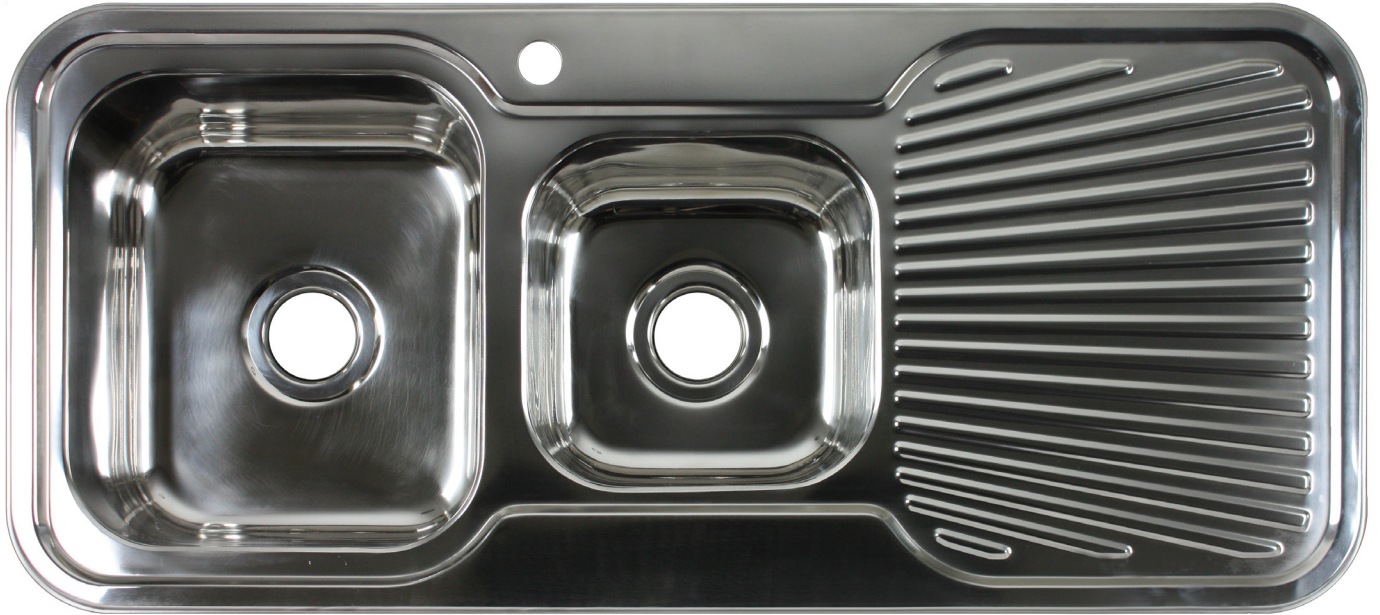

## 1 3/4 Bowl Kitchen Sink (Left)

**3**  
YEAR  
WARRANTY

## SPECIFICATIONS

<b>Bowl Size</b>	1080x480mm
<b>Bowl Size</b>	330x380mm & 278x278mm
<b>Depth</b>	180mm & 160mm
<b>Material</b>	0.8mm Stainless Steel (304)
<b>Finish</b>	Polished
<b>Waste Size</b>	90mm (Designer Basket Waste Included)
<b>Installation</b>	Inset Left Hand Bowl
<b>Code</b>	CL357L
<b>Warranty</b>	3 year replacement product