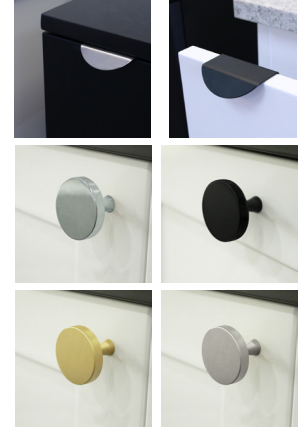

COMO

Floor Mount Vanity 600mm Timber Laminate

5
YEAR
WARRANTY

Choose from our range of handles available in-store.

Please note, all handles are sold separately.

SPECIFICATIONS

Size	595x475x800mm
Material	Moisture Resistant Timber Laminate with Soft Close Drawers and Metal Drawer Runners.
Installation	Floor Mount
Includes	Removable Kickboard
Code	CM600-T
Warranty	5 Year replacement product and parts: 1 year labour
Disclaimer	This product is comprised of natural materials. Each piece is unique to the next and will have colour variations including knots, texture and grain variations that will vary between each piece. Please be aware your product may not appear as per the image shown online or displayed in-store.

For our own established efforts supporting environmental and health preservation all of our Vanities are made to the commercially recognised E1 Standard.

CASA LUSO

Due to our policy of continuous development, all designs and measurements are intended only as a guide and are subject to change without notice. Being hand made products they are subject to a size variance E&OE. This brochure is representative of the actual products at time of printing. Please confirm all particulars before purchase. Casa Lusso recommends having the product on site before commencing rough in.