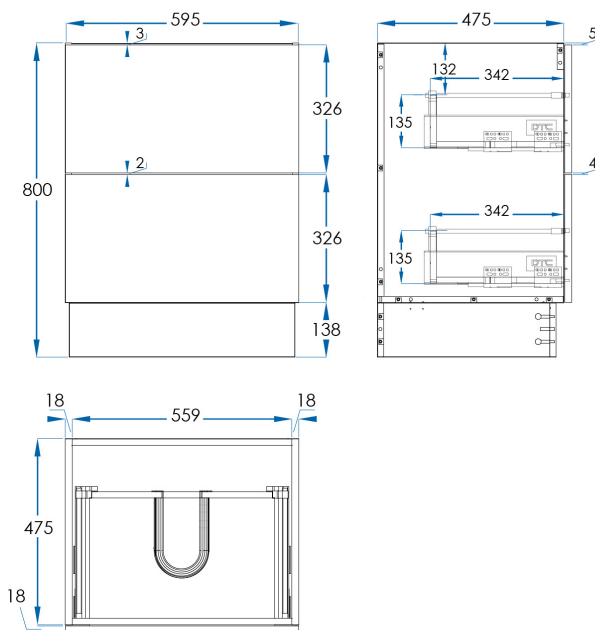

COMO

Floor Mount Vanity 600mm Timber Laminate

5
YEAR
WARRANTY

Choose from our range of handles available in-store.

Please note, all handles are sold separately.

SPECIFICATIONS

Size	595x475x800mm
Material	Moisture Resistant Timber Laminate with Soft Close Drawers and Metal Drawer Runners.
Installation	Floor Mount
Includes	Removable Kickboard
Code	CM600-T
Warranty	5 Year replacement product and parts: 1 year labour
Disclaimer	This product is comprised of natural materials. Each piece is unique to the next and will have colour variations including knots, texture and grain variations that will vary between each piece. Please be aware your product may not appear as per the image shown online or displayed in-store.

For our own established efforts supporting environmental and health preservation all of our Vanities are made to the commercially recognised E1 Standard.

CASA LUSO

Due to our policy of continuous development, all designs and measurements are intended only as a guide and are subject to change without notice. Being hand made products they are subject to a size variance E&OE. This brochure is representative of the actual products at time of printing. Please confirm all particulars before purchase. Casa Lusso recommends having the product on site before commencing rough in.