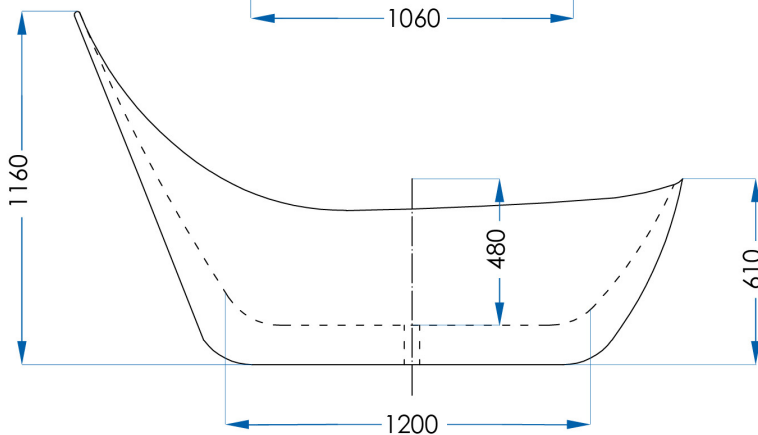

## SPECIFICATIONS

<b>Size</b>	2000x760mm
<b>Height</b>	1200mm
<b>Material</b>	Sanitary Grade Acrylic
<b>Finish</b>	Matte Black
<b>Waste Size</b>	40mm
<b>Capacity</b>	380L
<b>Weight</b>	80kg
<b>Code</b>	CO2000-B
<b>Warranty</b>	7 year replacement product (bath shell); 1 year labour