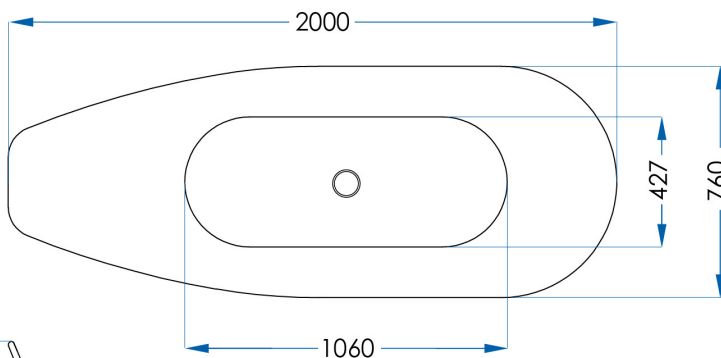

# COCO (Matte Black)

2000mm Freestanding Bath

**7**  
YEAR  
WARRANTY

## SPECIFICATIONS

<b>Size</b>	2000x760mm
<b>Height</b>	1200mm
<b>Material</b>	Sanitary Grade Acrylic
<b>Finish</b>	Matte Black
<b>Waste Size</b>	40mm
<b>Capacity</b>	380L
<b>Weight</b>	80kg
<b>Code</b>	CO2000-B
<b>Warranty</b>	7 year replacement product (bath shell); 1 year labour