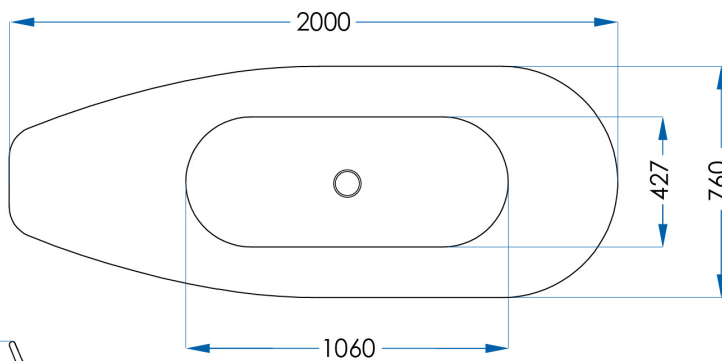

# COCO (Matte White)

2000mm Freestanding Bath

**7**  
YEAR  
WARRANTY

## SPECIFICATIONS

<b>Size</b>	2000x760mm
<b>Height</b>	1200mm
<b>Material</b>	Sanitary Grade Acrylic
<b>Finish</b>	Matte White
<b>Waste Size</b>	40mm
<b>Capacity</b>	380L
<b>Weight</b>	80kg
<b>Code</b>	CO2000-MW
<b>Warranty</b>	7 year replacement product (bath shell): 1 year labour