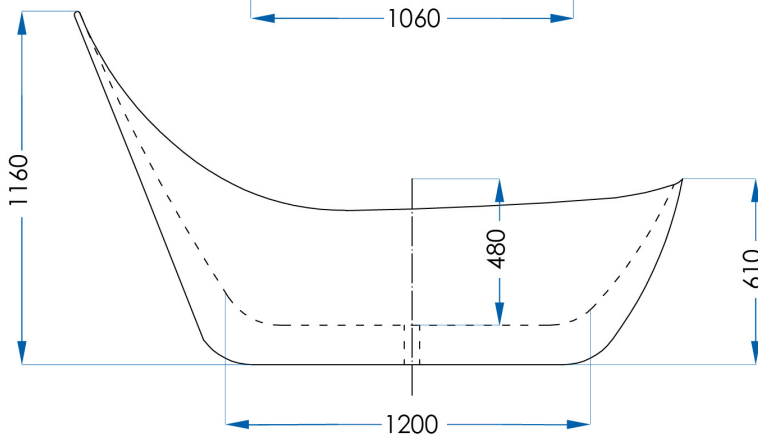

# COCO (Matte White)

2000mm Freestanding Bath

**7**  
YEAR  
WARRANTY

## SPECIFICATIONS

<b>Size</b>	2000x760mm
<b>Height</b>	1200mm
<b>Material</b>	Sanitary Grade Acrylic
<b>Finish</b>	Matte White
<b>Waste Size</b>	40mm
<b>Capacity</b>	380L
<b>Weight</b>	80kg
<b>Code</b>	CO2000-MW
<b>Warranty</b>	7 year replacement product (bath shell): 1 year labour