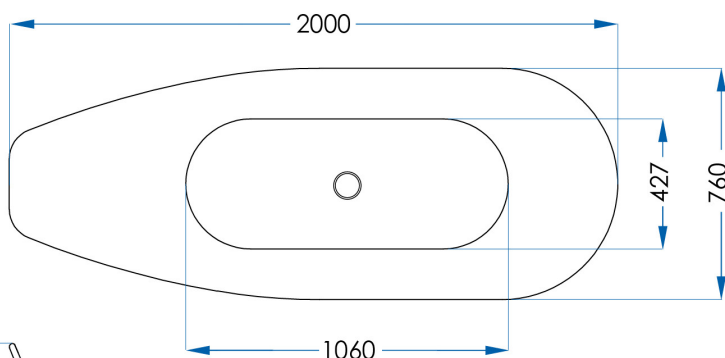

COCO

2000mm Freestanding Bath

7
YEAR
WARRANTY

SPECIFICATIONS

Size	2000x760mm
Height	1200mm
Material	Sanitary Grade Acrylic
Finish	Gloss White
Waste Size	40mm
Capacity	380L
Weight	80kg
Code	CO2000
Warranty	7 year replacement product (bath shell): 1 year labour