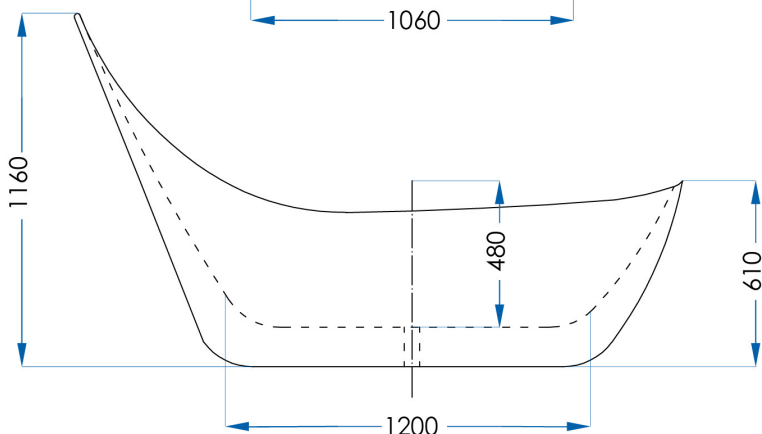

COCO

2000mm Freestanding Bath

7
YEAR
WARRANTY

SPECIFICATIONS

Size	2000x760mm
Height	1200mm
Material	Sanitary Grade Acrylic
Finish	Gloss White
Waste Size	40mm
Capacity	380L
Weight	80kg
Code	CO2000
Warranty	7 year replacement product (bath shell): 1 year labour