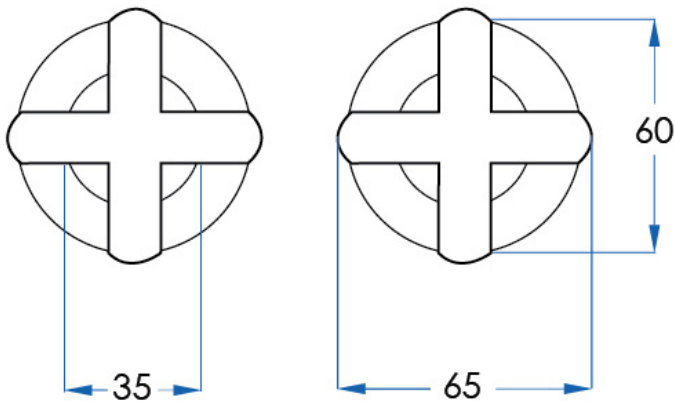

SPECIFICATIONS

Material	Chrome Plated Solid Brass Construction
Includes	x2 Wall Top Assemblies (x1 Hot & x1 Cold)
Code	CP-F0227
Warranty	3 Year replacement product and parts:

CASA LUSSO

Due to our policy of continuous development, all designs and measurements are intended only as a guide and are subject to change without notice. Being hand made products they are subject to a size variance E&OE. This brochure is representative of the actual products at time of printing. Please confirm all particulars before purchase. Casa Lusso recommends having the product on site before commencing rough in.