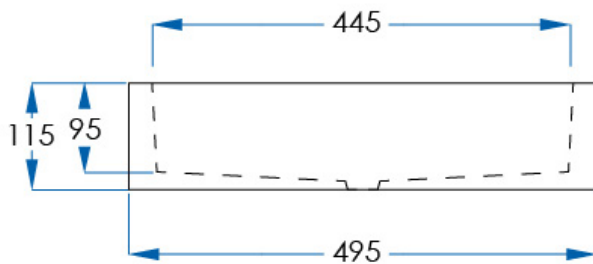

CRETE

Rectangle Concrete Bench Mount Basin

2
YEAR
WARRANTY

SPECIFICATIONS

Size	495x380mm
Depth	115mm
Material	Fibre-reinforced Concrete
Capacity	14L
Weight	17kg
Waste Size	32mm without Overflow
Code	CR-101
Warranty	2 year replacement product 1 year labour