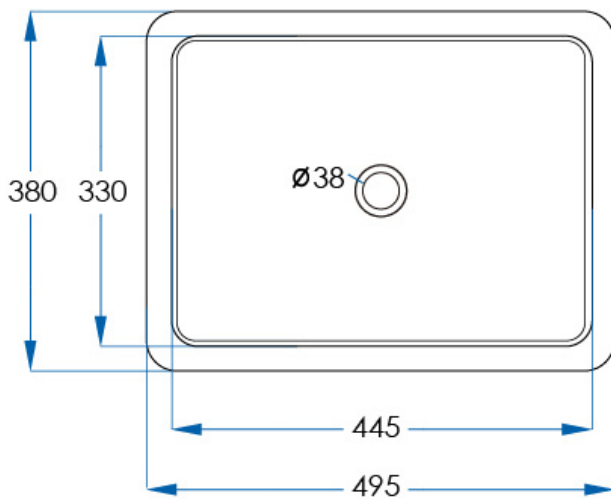

CRETE

Rectangle Concrete Bench Mount Basin

2
YEAR
WARRANTY

SPECIFICATIONS

Size	495x380mm
Depth	115mm
Material	Fibre-reinforced Concrete
Capacity	14L
Weight	17kg
Waste Size	32mm without Overflow
Code	CR-101
Warranty	2 year replacement product 1 year labour