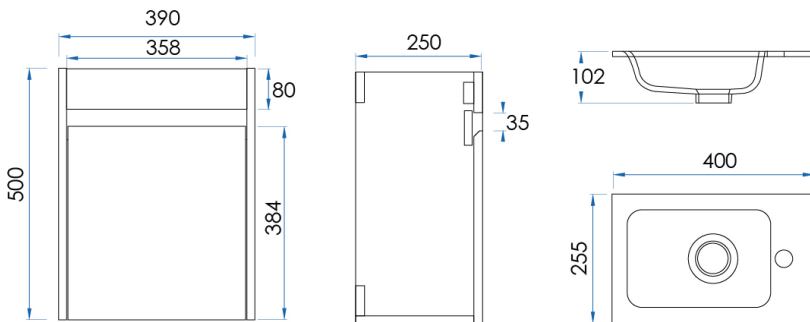

# DELRAY

Wall Hung Vanity 400mm Oak Timber Veneer

**5**  
YEAR  
WARRANTY

DL400W-K

## SPECIFICATIONS

- Top** Polymer marble top with integrated basin and one tap hole.  
32mm waste (sold separately).
- Body** Oak Timber Veneer on Moisture resistant Plywood

For our own established efforts supporting environmental and health preservation all of our Vanities are made to the commercially recognised E1 Standard.