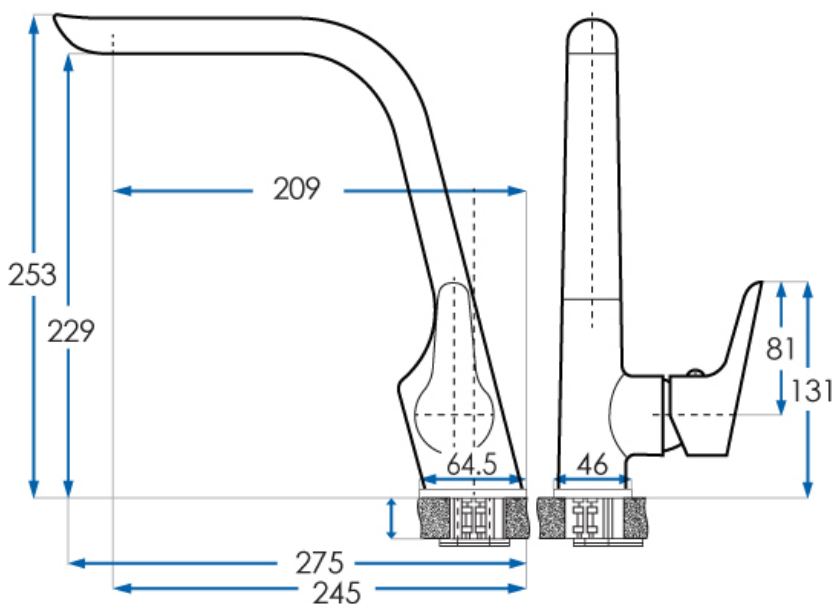

EDEN

Sink Mixer

15
YEAR
WARRANTY

Chrome

Matte Black

Lead Free
AS 3718
WM 30023
CASA LUSO

CODE	FINISH
ED122-CH	Chrome
ED122-MB	Matte Black

SPECIFICATIONS

Water Consumption	WELS 5 Star, 6 litres per minute
Material	Lead Free Brass Constuction
Includes	x1 Tap, x2 300mm flexi tails and fixing kit
Warranty	15 year ceramic cartridge replacement only 7 year replacement product and parts 1 year labour

CASA LUSO

Due to our policy of continuous development, all designs and measurements are intended only as a guide and are subject to change without notice. Being hand made products they are subject to a size variance E&OE. This brochure is representative of the actual products at time of printing. Please confirm all particulars before purchase. Casa Lusso recommends having the product on site before commencing rough in.

Available at
hbj Highgrove Bathrooms
www.highgrovebathrooms.com.au