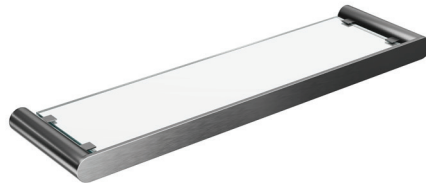

# EDEN

Glass Shelf

**7**  
YEAR  
WARRANTY

Chrome

Matte Black

Brushed Nickel

Brushed Brass

Gunmetal

Titanium Bronze

CODE	FINISH
EDE605-CH	Chrome
EDE605-MB	Matte Black
EDE605-BN	Brushed Nickel
EDE605-BB	Brushed Brass
EDE605-GM	Gunmetal
EDE605-TB	Titanium Bronze

## SPECIFICATIONS

<b>Material</b>	Stainless Steel
<b>Includes</b>	Glass Shelf, Brass Fixings & Rail, Allen Key
<b>Warranty</b>	7 year replacement product and parts

**CASA LUSO**

Due to our policy of continuous development, all designs and measurements are intended only as a guide and are subject to change without notice. Being hand made products they are subject to a size variance E&OE. This brochure is representative of the actual products at time of printing. Please confirm all particulars before purchase. Casa Lusso recommends having the product on site before commencing rough in.