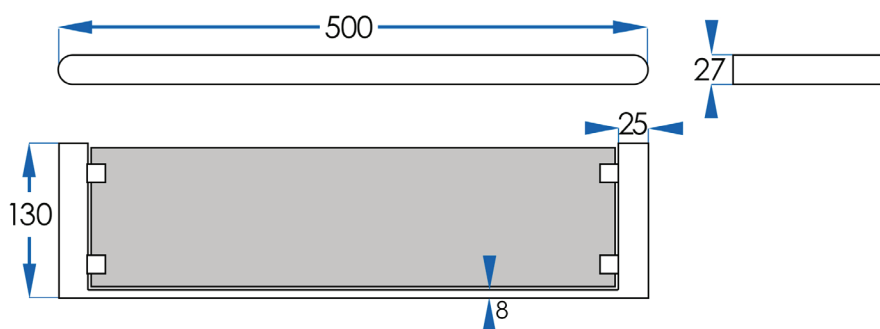

CODE	FINISH
EDE605-CH	Chrome
EDE605-MB	Matte Black
EDE605-BN	Brushed Nickel
EDE605-BB	Brushed Brass
EDE605-GM	Gunmetal
EDE605-TB	Titanium Bronze

SPECIFICATIONS

Material	Stainless Steel
Includes	Glass Shelf, Brass Fixings & Rail, Allen Key
Warranty	7 year replacement product and parts

CASA LUSO

Due to our policy of continuous development, all designs and measurements are intended only as a guide and are subject to change without notice. Being hand made products they are subject to a size variance E&OE. This brochure is representative of the actual products at time of printing. Please confirm all particulars before purchase. Casa Lusso recommends having the product on site before commencing rough in.

Available at

hb Highgrove Bathrooms
www.highgrovebathrooms.com.au