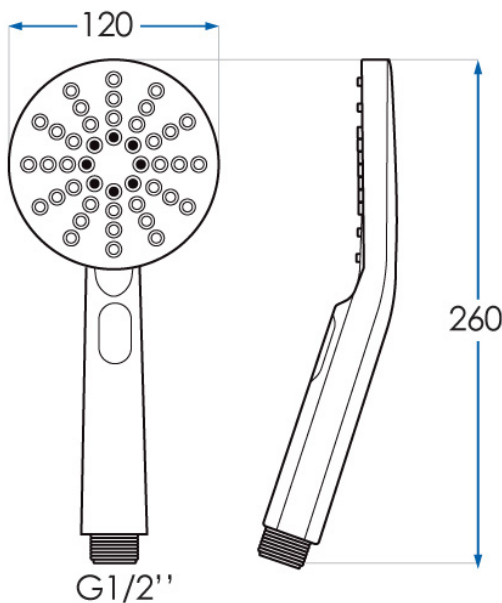

EDEN

Hand Shower Brushed Brass

2
YEAR
WARRANTY

WaterMark
AS/NZS 3662
LN023083
Casa Lusso

SPECIFICATIONS

Water Consumption WELS 4 Star, 7.5 litres per minute

Features 4 Function Hand Shower with Unique Push Button

Material ABS construction with an industrial grade PVD (Physical Vapor Deposition) electro plate brushed brass finish and easy clean silicon nozzles.

Code EDEN-BB

Warranty 2 year replacement product or parts