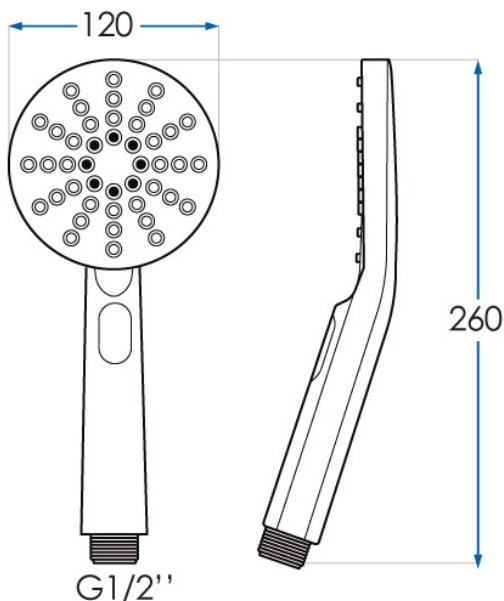

EDEN BRUSHED BRASS

3 Function Hand Shower

2
YEAR
WARRANTY

WaterMark
AS/NZS 3662
LN023083
Casa Lusso

SPECIFICATIONS

Water Consumption WELS 4 Star, 7.5 litres per minute

Features 3 Function Hand Shower with Unique Push Button

Material ABS construction with an industrial grade PVD (Physical Vapor Deposition) electro plate brushed brass finish and easy clean silicon nozzles.

Code EDEN-BB

Warranty 2 year replacement product or parts