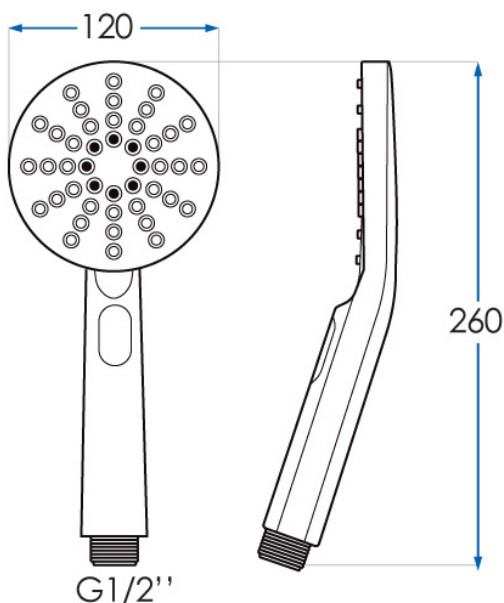

EDEN

Hand Shower Brushed Nickel

2
YEAR
WARRANTY

WaterMark
AS/NZS 3662
LN023083
Casa Lusso

SPECIFICATIONS

Water Consumption WELS 4 Star, 7.5 litres per minute

Features 3 Function Hand Shower with Unique Push Button

Material ABS construction with a Brushed Nickel finish and easy clean silicon nozzles.

Code EDEN-BN

Warranty 2 year replacement product or parts

CASA LUSSO

Due to our policy of continuous development, all designs and measurements are intended only as a guide and are subject to change without notice. Being hand made products they are subject to a size variance E&OE. This brochure is representative of the actual products at time of printing. Please confirm all particulars before purchase. Casa Lusso recommends having the product on site before commencing rough in.