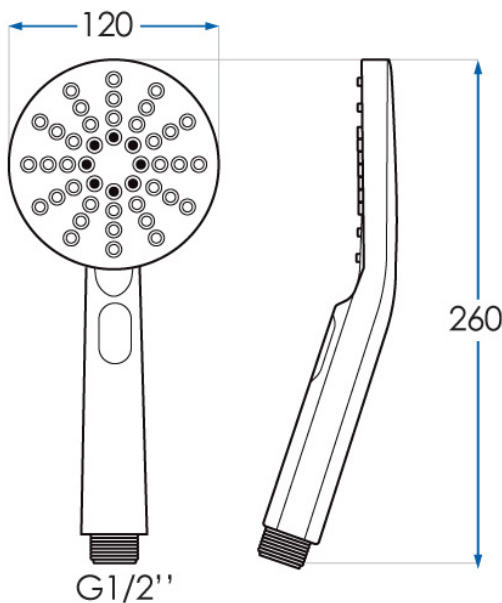

EDEN

Hand Shower Chrome

2
YEAR
WARRANTY

WaterMark
AS/NZS 3662
LN023083
Casa Lusso

SPECIFICATIONS

Water Consumption	WELS 4 Star, 7.5 litres per minute
Features	4 Function Hand Shower with Unique Push Button
Material	Chrome Plated ABS
Code	EDEN-CH
Warranty	2 year replacement product or parts