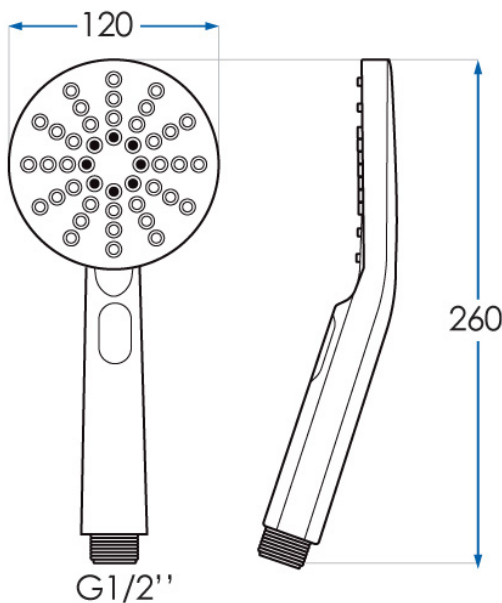

EDEN

Hand Shower Chrome

2
YEAR
WARRANTY

WaterMark
AS/NZS 3662
LN023083
Casa Lusso

SPECIFICATIONS

Water Consumption	WELS 4 Star, 7.5 litres per minute
Features	3 Function Hand Shower with Unique Push Button
Material	Chrome Plated ABS
Code	EDEN-CH
Warranty	2 year replacement product or parts